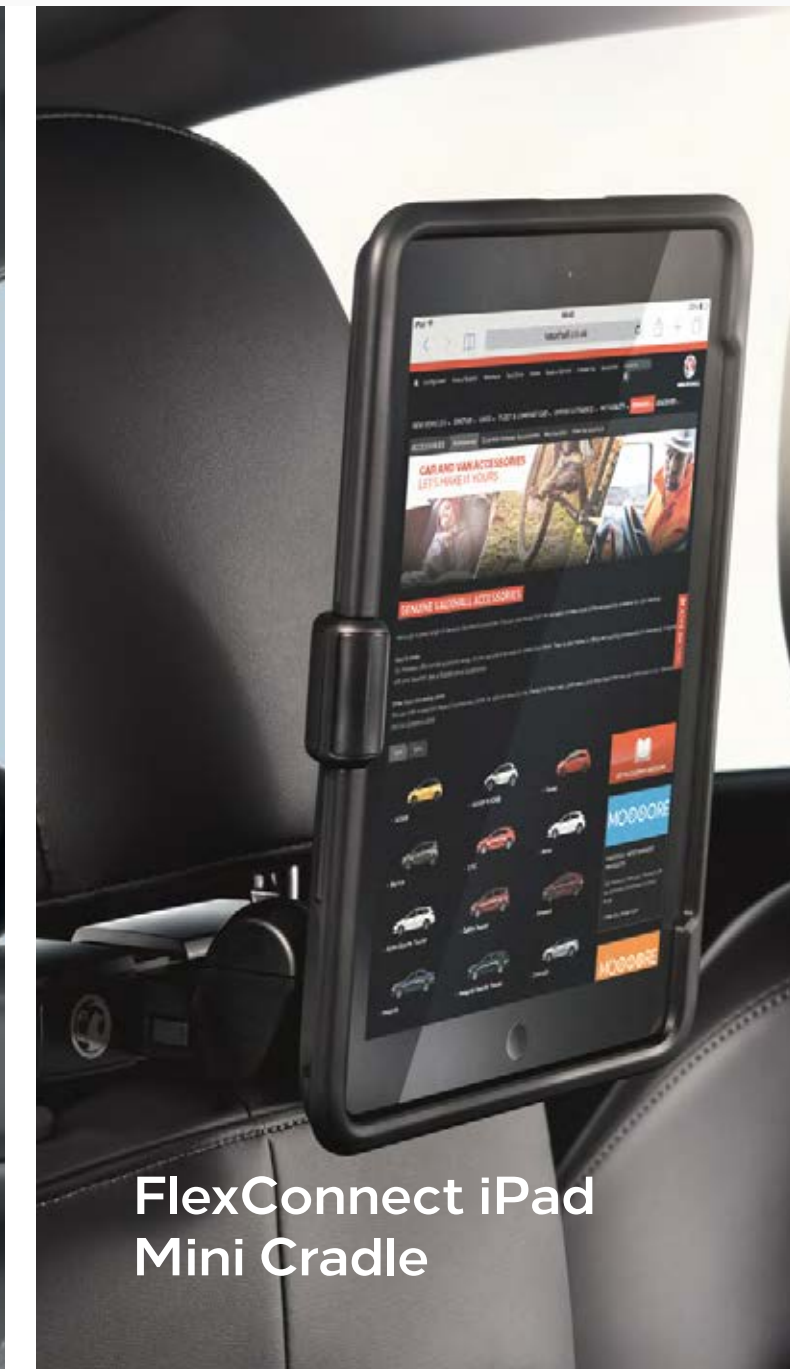

### FlexConnect Folding Table

The foldaway table offers a stable resting place for your personal items. Includes an integrated cup holder.\*\*

Part No. 9834352280

\*Cannot be used for sport seats with integrated head rest.

\*\*Cup not included.

FlexConnect iPad Cradle

FlexConnect iPad Air Cradle

FlexConnect iPad Mini Cradle

FlexConnect Samsung Galaxy Cradle

A range of tablet cradles, fully adjustable for watching films, reading and typing. Simply detach from the bracket to take your device with you in the holder.