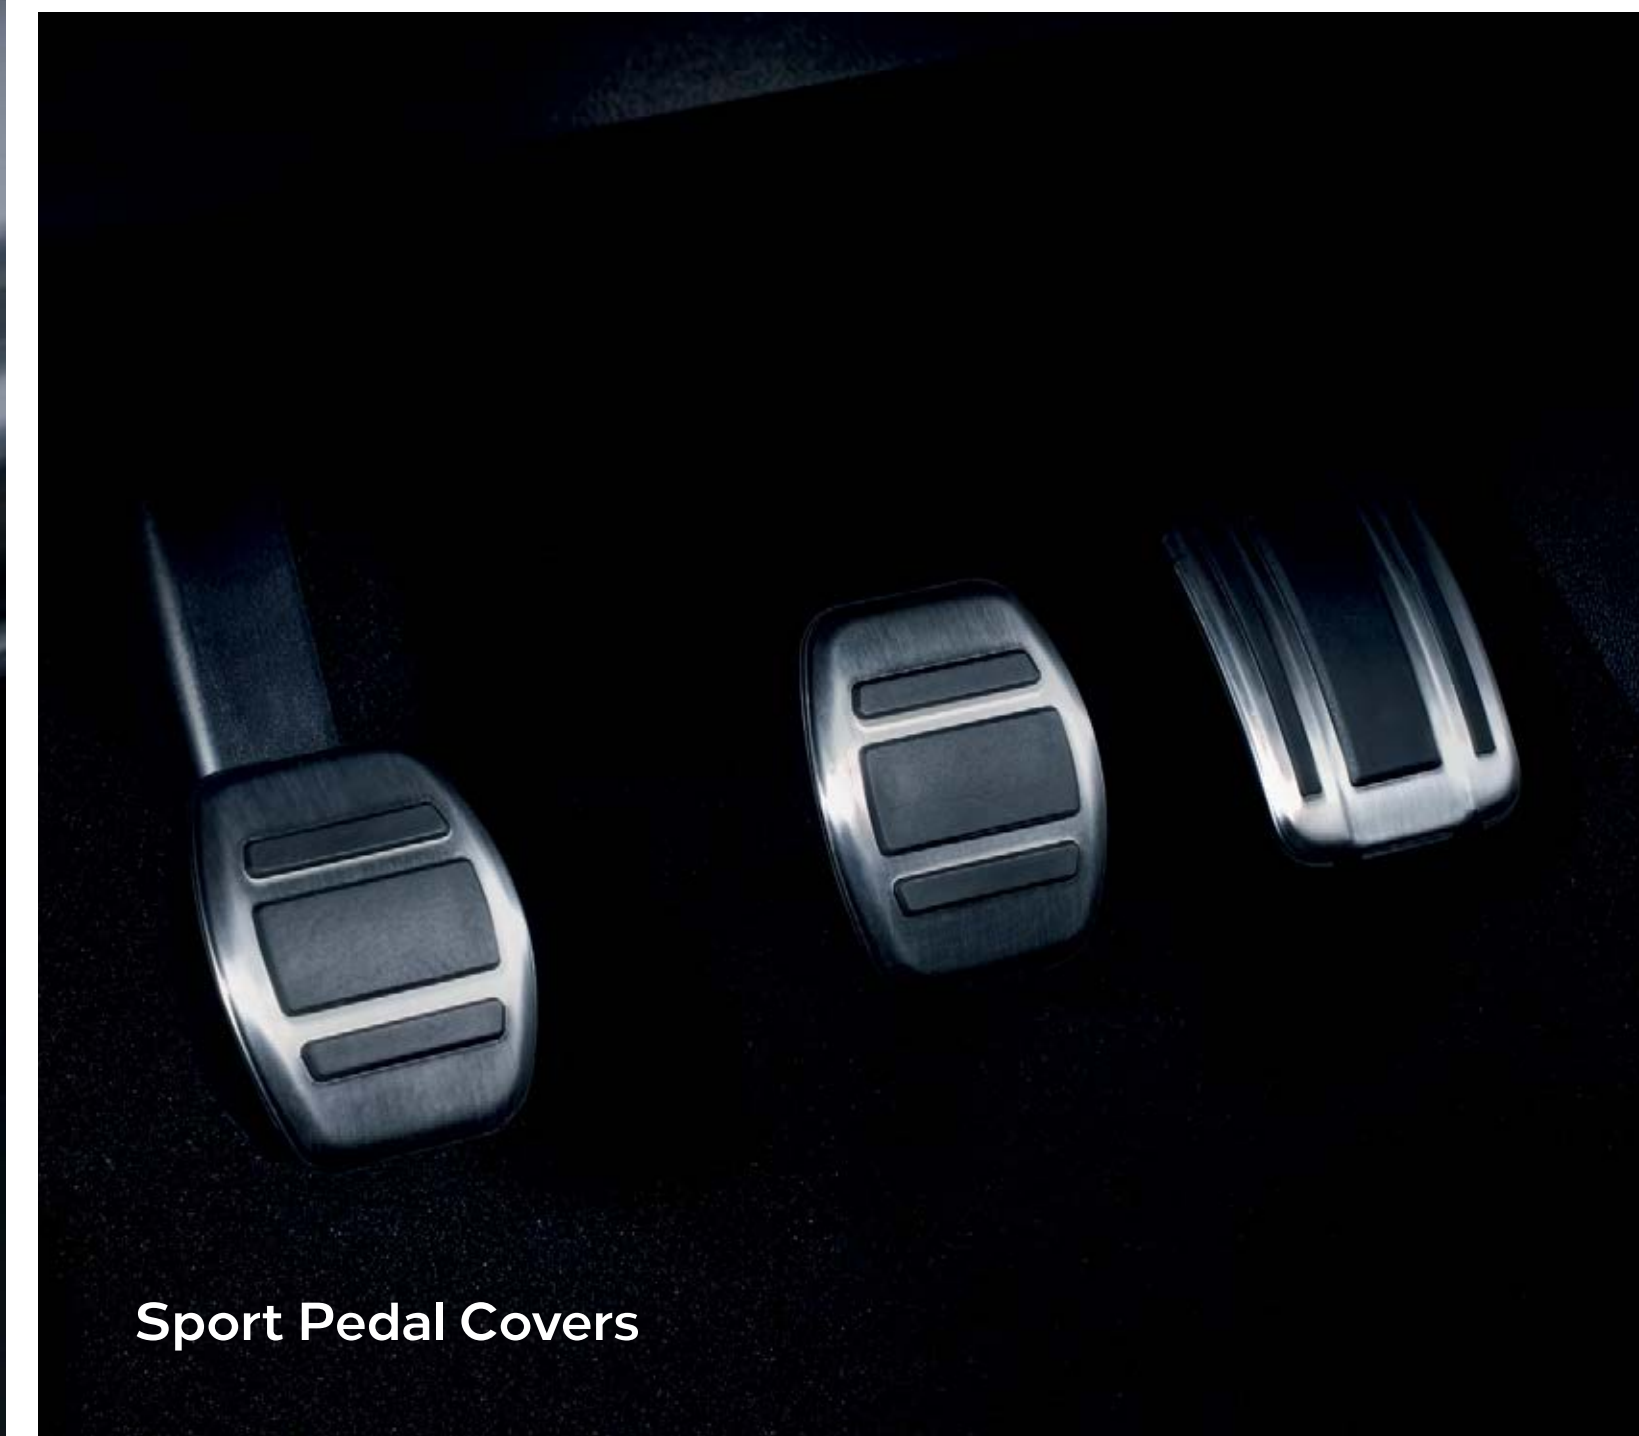

### **Boot Liner**

Protect the load compartment with this hard boot liner.

Part No. 1623814380  
Part No. 1649827980 Hybrid4

**Dog Guard**

**Stainless Steel Door Sills**

**Privacy Shades**

**Sport Pedal Covers**