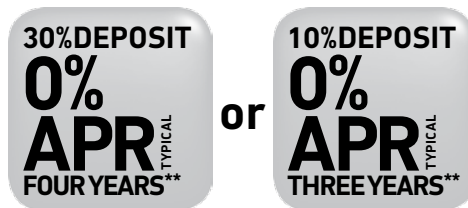

Effective 17 May 2010

Zafira VXR prices/options/customer offers*

Model	Price (£)	VAT (£)	Total (£)	On-the-road RRP (£)	CO₂ (g/km)
5-door MPV					
VXR					
2.0i 16v Turbo (240PS)	20961.70	3668.30	24630.00	26095.00	230

Please note: On-the-road recommended retail prices (RRP) include number plates and delivery to retailer of £660.00 (inc. £98.30 VAT). 12 months' Vehicle Excise Duty and new vehicle first registration fee of £55.00. Excludes fuel and insurance.

Zafira VXR

Once you've found the model that matches your requirements, it's time to select an attractive offer that suits you best. To find out more, please speak to your retailer or go to www.offers.vauxhall.co.uk

* = Customer Offers effective 17 May 2010 to 6 July 2010. Eligibility restrictions apply. Please ask your Vauxhall retailer for details.
** = Finance by GMAC UK plc. Offer is subject to status, availability and conditions. Applicants must be aged 18 or over.

	VXR	Price (£) exc. VAT	Total (£) inc. VAT

OPTIONS PACKS

Leather Pack¹ • Leather seat facings • Electrically heated Recaro sports front seats with tilt and lumbar adjustment • Front passenger's seat height adjuster • Centre rear seat head restraint	☐	940.43	1105.00
Sight and Light Pack • Rain-sensitive windscreen wipers • Electro-chromatic anti-dazzle rear-view mirror • Automatic lighting control	☐	174.47	205.00
FlexOrganiser® Organiser Pack • 3D storage net • Side net pocket • Four side rail hooks	☐	42.55	50.00

INTERIOR OPTIONS

Electronic Climate Control (ECC)	☐	251.06	295.00
Cruise control	☐	182.98	215.00

EXTERIOR AND CONVENIENCE OPTIONS

Electrically foldable door mirrors	☐	140.43	165.00
Adaptive Forward Lighting (AFL) incorporating bi-xenon headlights with dynamic beam levelling and high-pressure washers	☐	638.30	750.00
Alloy-effect roof rails²	☐	93.62	110.00
19-inch multi-spoke alloy wheels with anthracite inner, 235/35 R 19 ultra-low profile tyres	☐	561.70	660.00
Front and rear parking distance sensors	☐	319.15	375.00
Two-coat metallic or pearlescent paint	☐	370.21	435.00

AUDIO AND COMMUNICATION OPTIONS

CDC 40 • Integral six-disc CD autochanger with MP3 format • Stereo radio • Graphic display³	☐	344.68	405.00
CD 70 • Satellite navigation system • CD player with MP3 format • Stereo radio • Auxiliary-in socket • Colour monitor	☐	1063.83	1250.00
Rear seat Twin Audio® system with single headset³	☐	93.62	110.00
Mobile phone system with Bluetooth® (does not include phone or cradle)	☐	259.57	305.00

○ = Optional at extra cost.

¹ = Deletes front passenger's underseat storage tray. ² = Must be used with separate base carrier (available as a Vauxhall accessory) if luggage is to be carried on the roof. ³ = Deletes auxiliary-in socket.