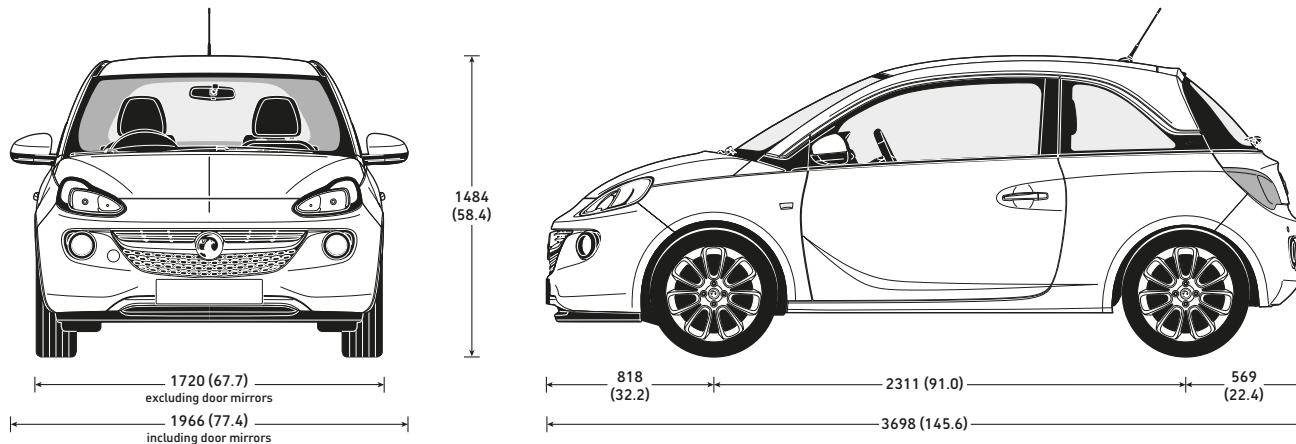

ADAM SPECIFICATIONS

EXTERIOR DIMENSIONS millimetres (inches)

ADAM