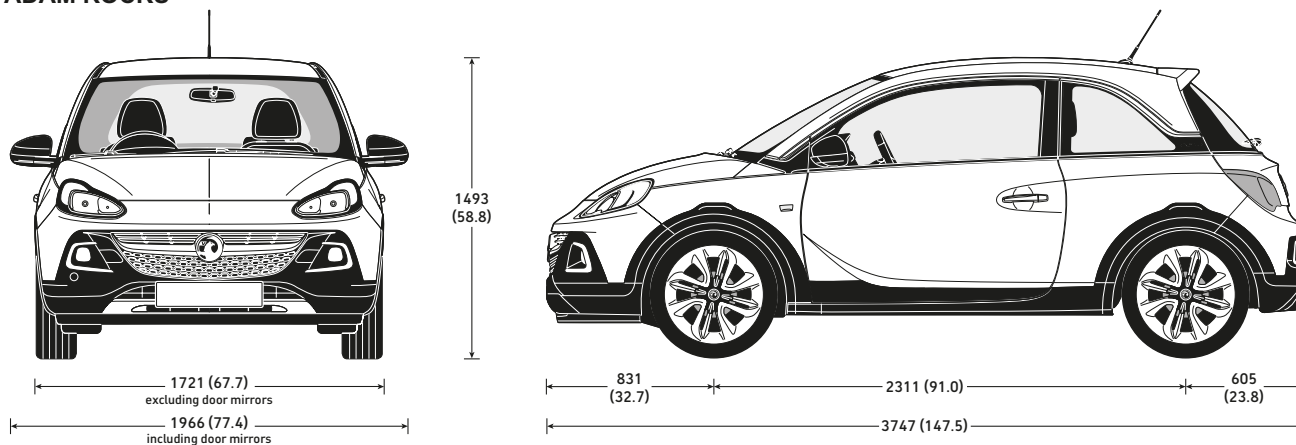

ADAM

ADAM ROCKS

LOADSPACE DIMENSIONS mm (inches)

Maximum length (behind rear seats)	462 (18.2)
Maximum length (rear seats folded)	1041 (41.0)
Maximum width	963 (37.9)
Width between wheel arches	954 (37.6)
Maximum height	874 (34.4)