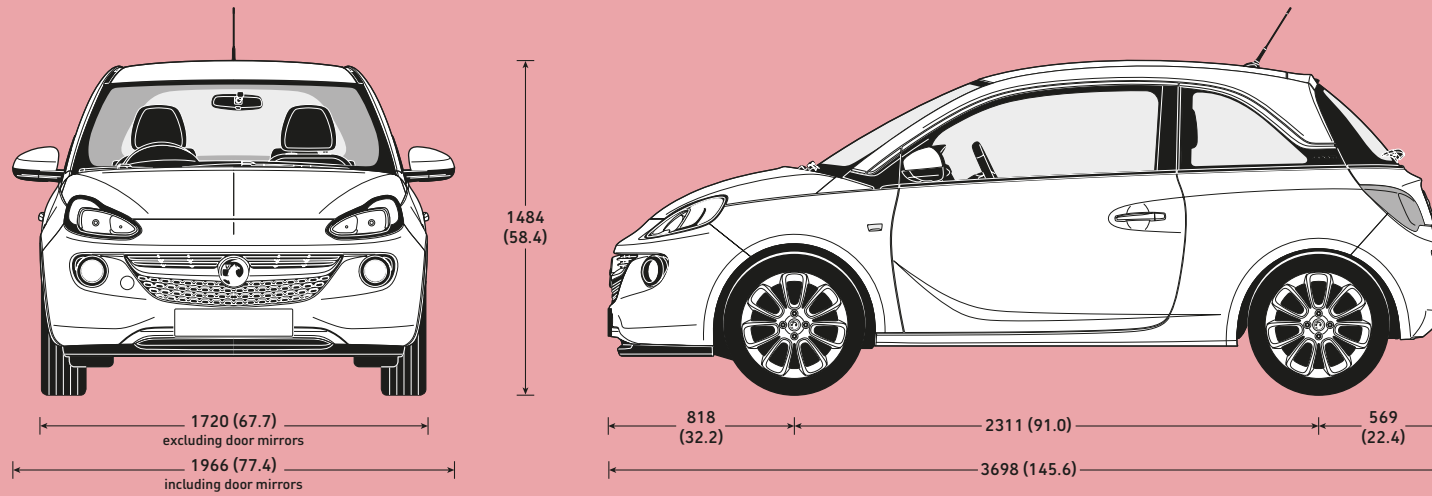

ADAM UNLIMITED SPECIFICATIONS

ADAM UNLIMITED EXTERIOR DIMENSIONS millimetres (inches)