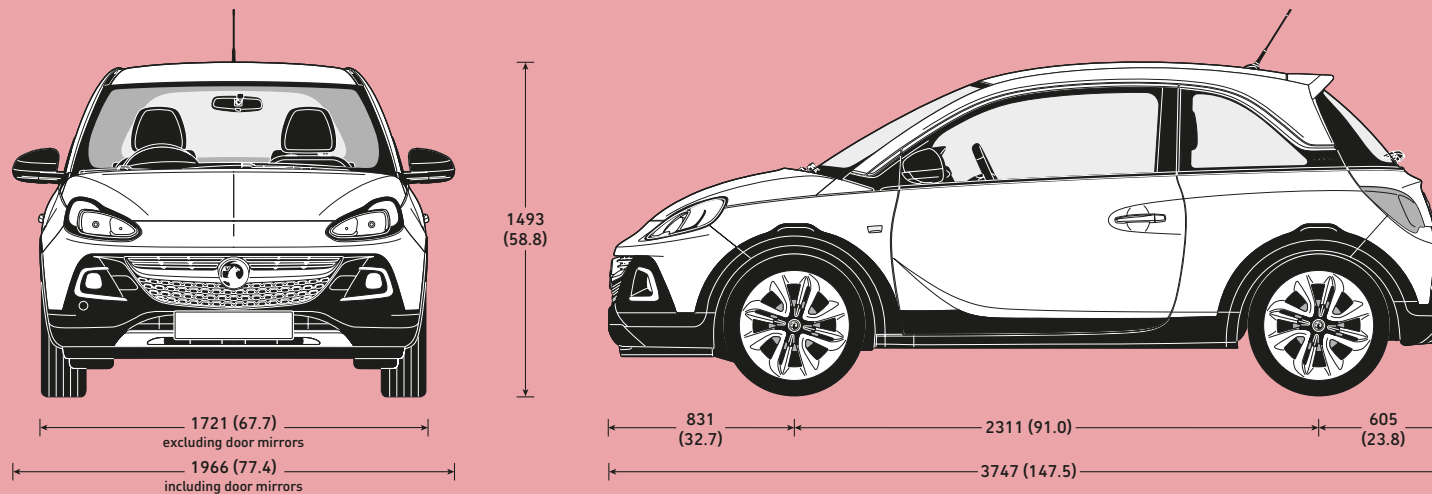

* = Measured using the ECIE method.

ADAM ROCKS UNLIMITED EXTERIOR DIMENSIONS millimetres (inches)

ADAM UNLIMITED ACCESSORIES

	Total (inc. VAT)
CHILD SEATS¹	
BABY-SAFE ² – 0-13kg/birth to 15 months	£132.00
– ISOFIX base	£227.00
DUO ISOFIX ² – 9-18kg/9 months to 4 years	
with top tether kit	£347.00
KID ² – 15-36kg or 4 to 12 years	£157.00