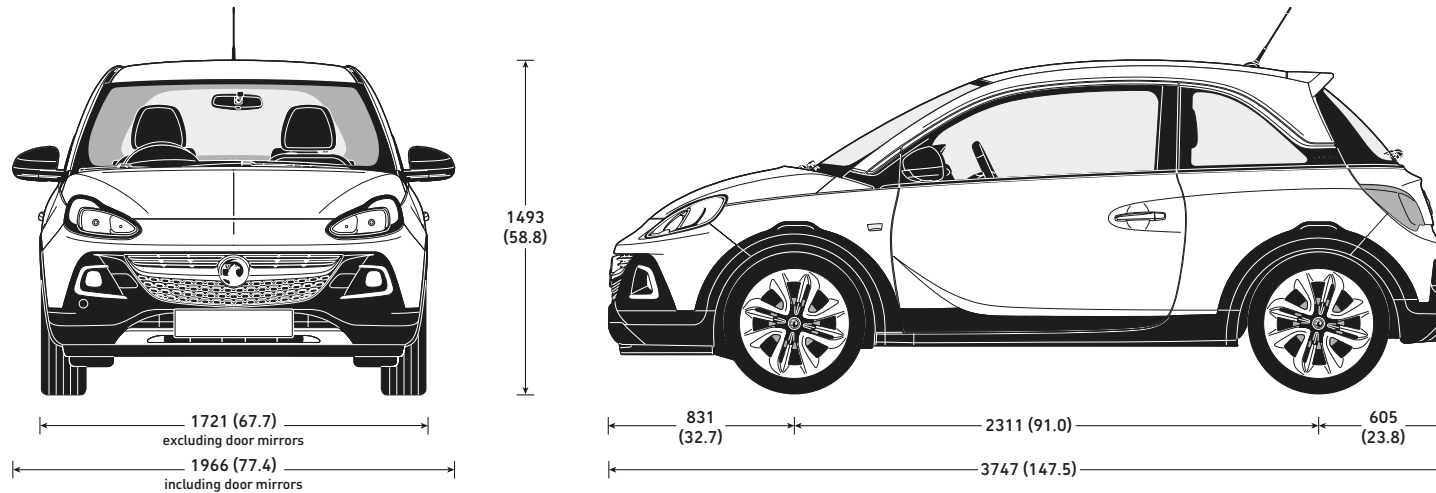

ADAM ROCKS UNLIMITED EXTERIOR DIMENSIONS millimetres (inches)