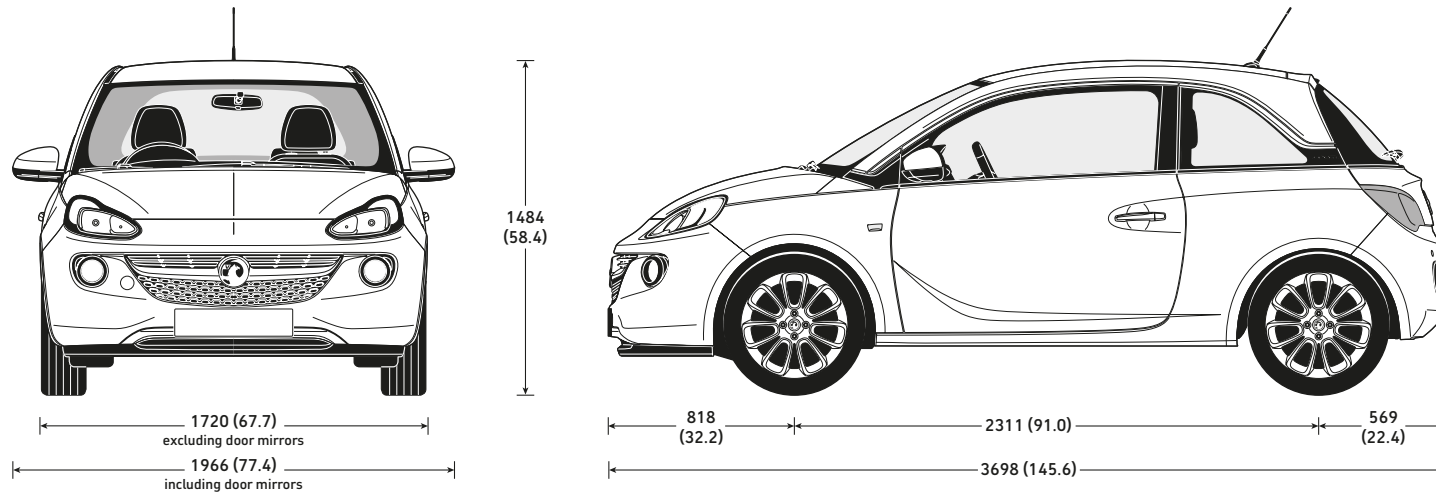

Tyre rating according to EU Regulation 1222/2009

ADAM UNLIMITED SPECIFICATIONS

ADAM UNLIMITED EXTERIOR DIMENSIONS millimetres (inches)

LOADSPACE DIMENSIONS millimetres (inches)

	<small>millimetres (inches)</small>
Maximum length (behind rear seats)	462 (18.2)
Maximum length (rear seats folded)	1041 (41.0)
Maximum width	963 (37.9)
Width between wheel arches	954 (37.6)
Maximum height	874 (34.4)