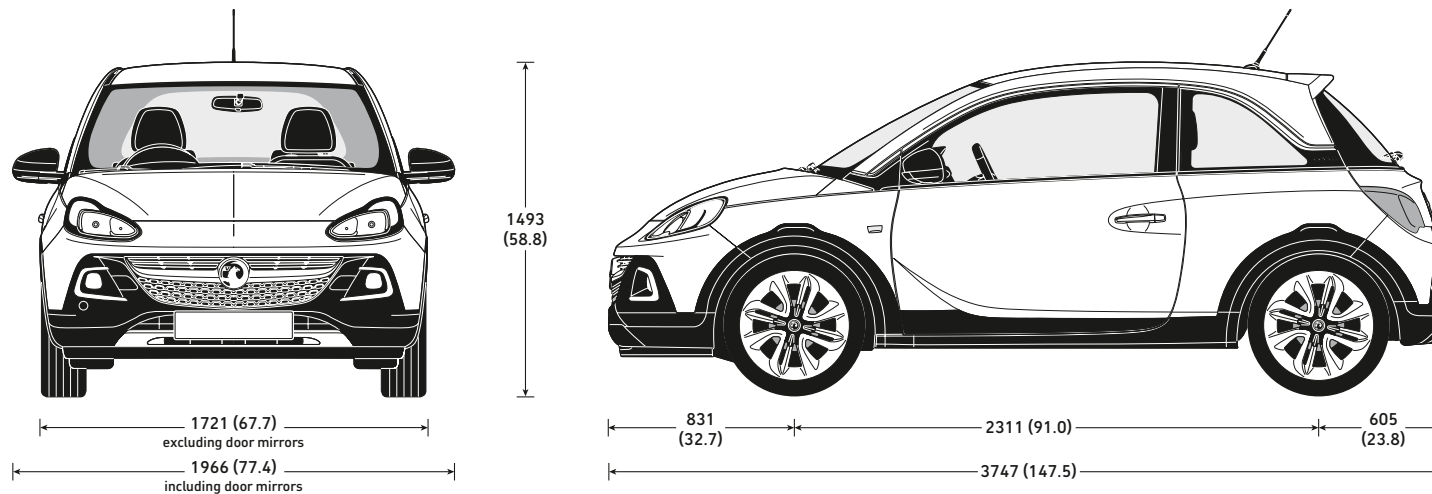

ADAM ROCKS UNLIMITED EXTERIOR DIMENSIONS millimetres (inches)