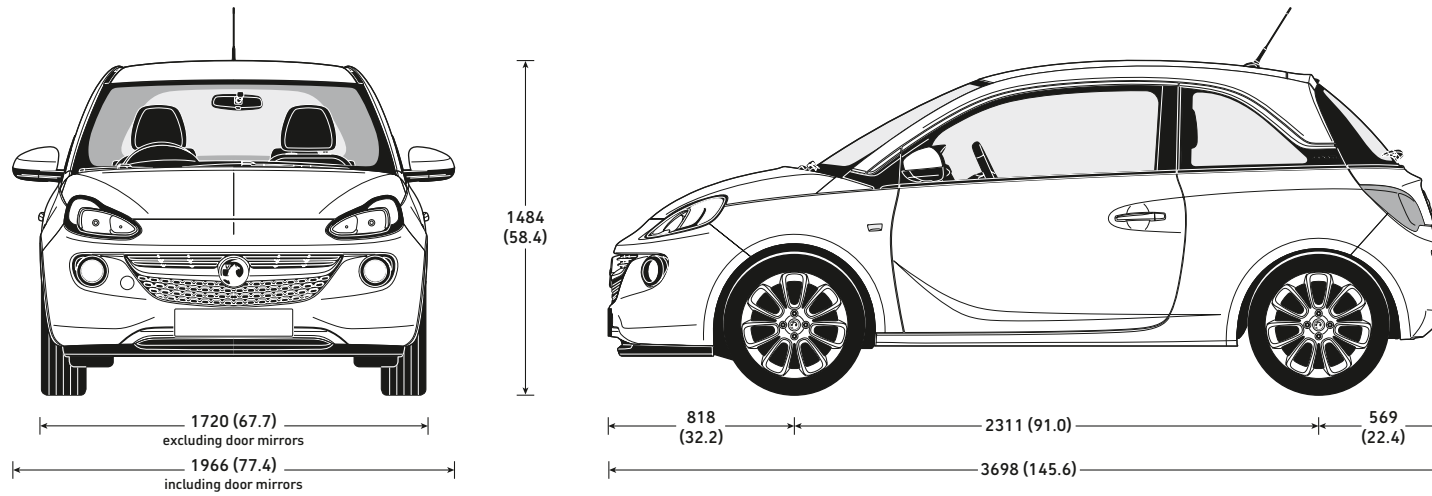

Tyre rating according to EU Regulation 1222/2009

ADAM UNLIMITED SPECIFICATIONS

ADAM UNLIMITED EXTERIOR DIMENSIONS millimetres (inches)

LOADSPACE DIMENSIONS millimetres (inches)

	<small>millimetres (inches)</small>
Maximum length (behind rear seats)	462 (18.2)
Maximum length (rear seats folded)	1041 (41.0)
Maximum width	963 (37.9)
Width between wheel arches	954 (37.6)
Maximum height	874 (34.4)