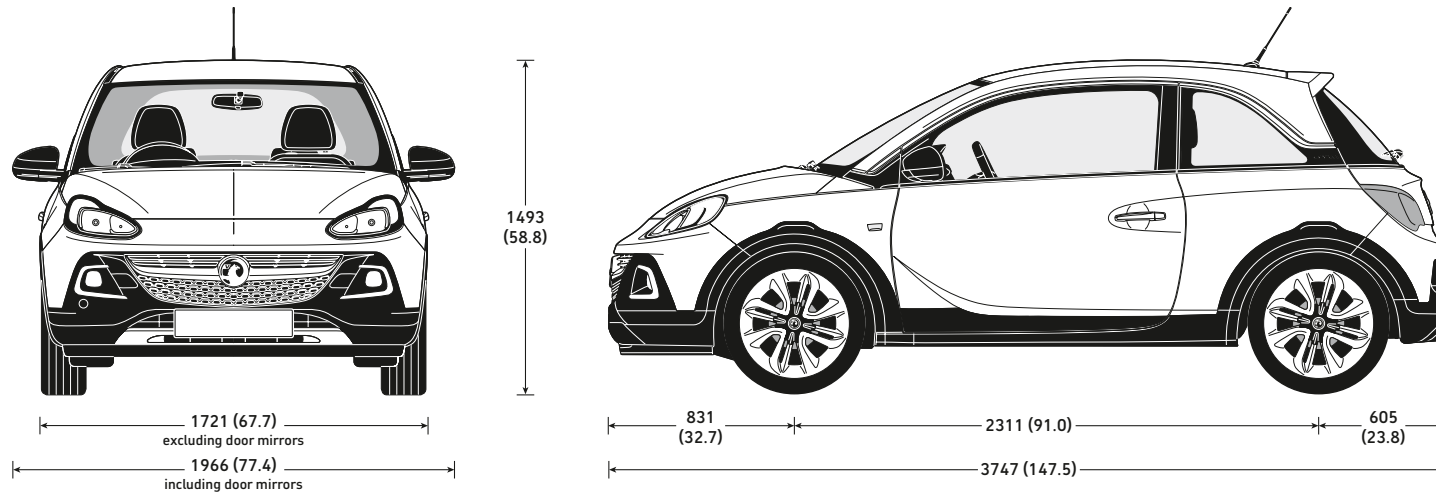

ADAM ROCKS UNLIMITED EXTERIOR DIMENSIONS millimetres (inches)