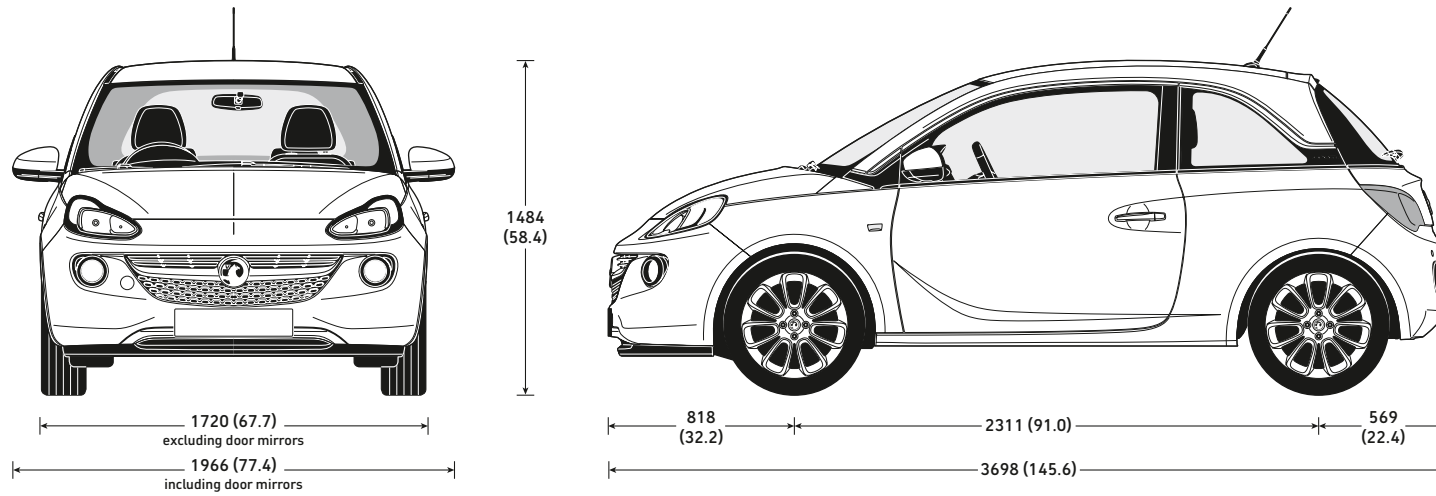

Tyre rating according to EU Regulation 1222/2009

ADAM UNLIMITED SPECIFICATIONS

ADAM UNLIMITED EXTERIOR DIMENSIONS millimetres (inches)

LOADSPACE DIMENSIONS millimetres (inches)

	millimetres (inches)
Maximum length (behind rear seats)	462 (18.2)
Maximum length (rear seats folded)	1041 (41.0)
Maximum width	963 (37.9)
Width between wheel arches	954 (37.6)
Maximum height	874 (34.4)