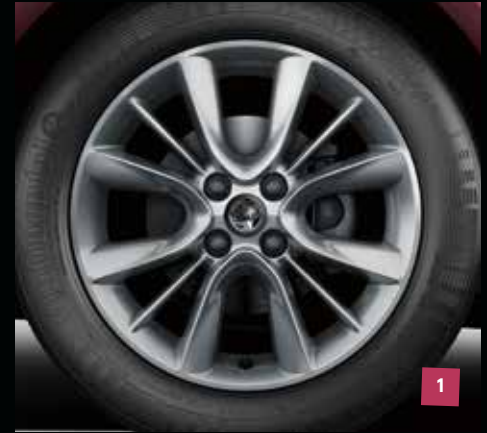

Price (£) exc. VAT	Total (£) inc. VAT
EXTERIOR PERSONALISATION		
Front grille bar – choice of 'White my Fire', 'I'll be Black', 'Greenspotting', 'Red 'n' Roll' or Carbon Fibre-effect	83.33	100.00
'Fly' graphic door mirror caps	83.33	100.00
Union Jack badge on front wings	20.83	25.00

	No-cost option	
INTERIOR PERSONALISATION		
Manchester cloth – choice of purple² or cocoa²		
Bristol cloth/Morrocana – choice of purple², cocoa² or black	291.67	350.00
Leather seat facings – choice of purple², cocoa² or black	666.67	800.00
Leather Pack – leather seat facings in a choice of purple², cocoa² or black electrically heated front seats and electrically heated leather-covered steering wheel	750.00	900.00
Printed headliner³ – 'Fly'	83.33	100.00
Illuminated headliner^{3,4} – 'Stars'	270.83	325.00
Rear-view mirror cover in a choice of 'Fly' graphics, Carbon Fibre-effect, 'White my Fire', 'Greenspotting' or 'Red 'n' Roll' finishes⁵	41.67	50.00
Facia, door panel and centre console inserts in a range of painted finishes⁶	58.33	70.00
Facia, door panel and centre console inserts in a range of foil finishes⁶	58.33	70.00
Facia and door panel inserts in a choice of backlit foil finishes, 'Japan Black' centre console^{4,6}	125.00	150.00
All-weather rubber floor mats	41.67	50.00
Velour floor mats – black	41.67	50.00
Velour floor mats – choice of cocoa or black/purple	62.50	75.00
'Fly' velour floor mats – black/cocoa	62.50	75.00