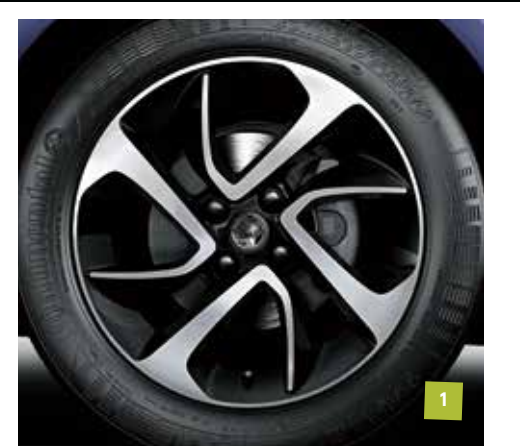

WHEELS		
16-inch 'Boomerang' alloy wheels – Technical Grey diamond-cut – with 195/55 R 16 tyres 1	166.67	200.00
17-inch 'Hurricane' alloy wheels – Manoogian – with 215/45 R 17 tyres 2	250.00	300.00
18-inch 'Twister' alloy wheels – Technical Grey with a choice of Manoogian, 'White my Fire' or 'I'll be Black' spoke clips – with 225/35 R 18 tyres 3	750.00	900.00
18-inch 'Twister' alloy wheels – Manoogian with a choice of Technical Grey, 'White my Fire' or 'I'll be Black' spoke clips – with 225/35 R 18 tyres 4	750.00	900.00

1 = Not available in conjunction with 'James Blonde' or 'Sweet Greens' exterior colours. 2 = Not available in conjunction with fixed glass roof panel. 3 = Only available in conjunction with Multi-colour Interior Light Pack. 4 = Not available in conjunction with Sight and Light Pack One. 5 = Log on to www.vauxhalladam.co.uk and download the ADAM Range Highlights brochure for illustrations.