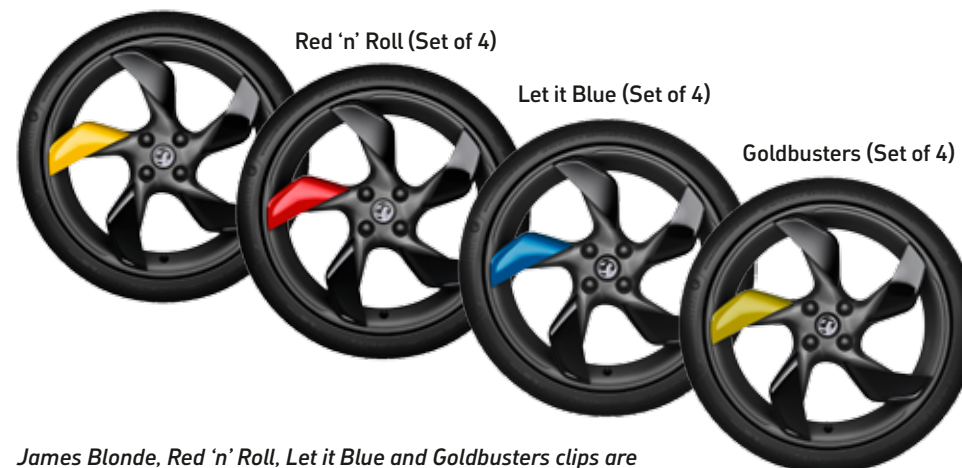

ADAM FEATURES/OPTIONS

TWISTER 18-INCH

Technical Grey Twister alloy wheels with I'll be Black clips (225/35 R 18 tyres)

	JAM	GLAM	SLAM	S	Price (£) exc. VAT	Total (£) inc. VAT
	○	○	○	●	750.00 666.67	900.00 800.00

Technical Grey Twister alloy wheels with White my Fire clips (225/35 R 18 tyres)

	JAM	GLAM	SLAM	S	Price (£) exc. VAT	Total (£) inc. VAT
	○	○	○	●	750.00 666.67	900.00 800.00

Manoogian Twister alloy wheels with I'll be Black clips (225/35 R 18 tyres)

	JAM	GLAM	SLAM	S	Price (£) exc. VAT	Total (£) inc. VAT
	○	○	○	●	750.00 666.67	900.00 800.00

Manoogian Twister alloy wheels with White my Fire clips (225/35 R 18 tyres)

	JAM	GLAM	SLAM	S	Price (£) exc. VAT	Total (£) inc. VAT
	○	○	○	●	750.00 666.67	900.00 800.00

PROPELLOR 18-INCH

Technical Grey Propellor diamond-cut alloy wheels (225/35 R 18 tyres)

	JAM	GLAM	SLAM	S
				●

● = Standard equipment. ○ = Optional at extra cost.

TYRE RATING

Tyre size	Fuel efficiency group	Wet grip performance	External noise	
			Measured (dB)	Group
195/55 R 16	B-C	B	71	
215/45 R 17	C	B	71	
225/35 R 18	C	B	77	

Tyre rating according to EU Regulation 1222/2009

James Blonde (Set of 4)

James Blonde, Red 'n' Roll, Let it Blue and Goldbusters clips are optional at no extra cost with any of the Twister alloy wheel designs. Goldbusters clips are only available on ADAM SLAM models.