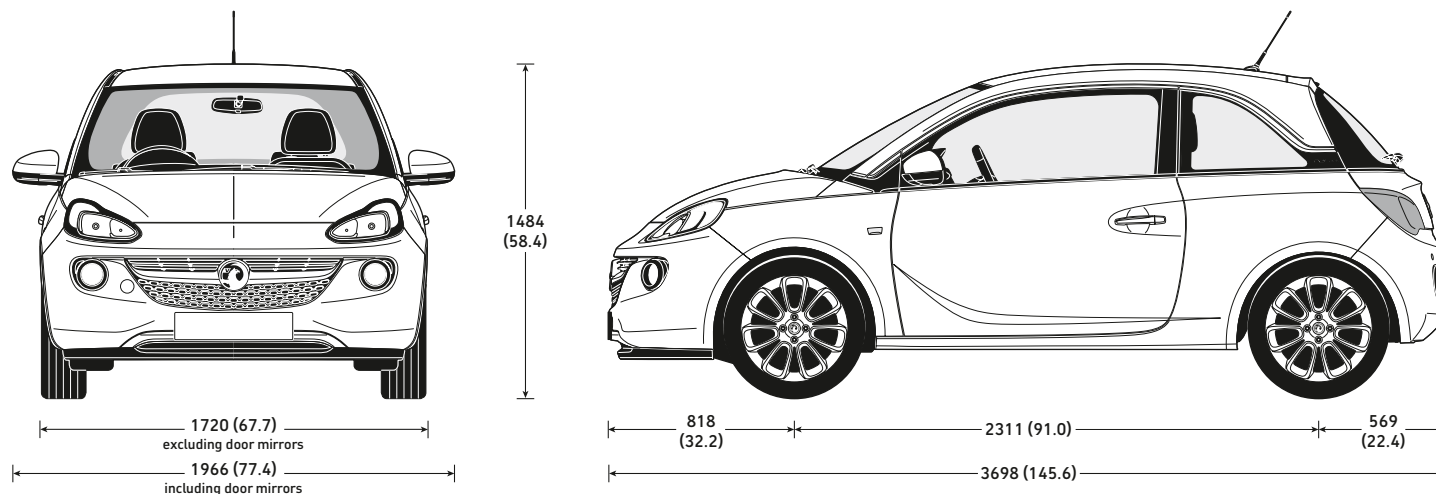

EXTERIOR DIMENSIONS millimetres (inches)

LOADSPACE DIMENSIONS

	millimetres (inches)
Maximum length (behind rear seats)	462 (18.2)
Maximum length (rear seats folded)	1041 (41.0)
Maximum width	963 (37.9)
Width between wheel arches	954 (37.6)
Maximum height	874 (34.4)