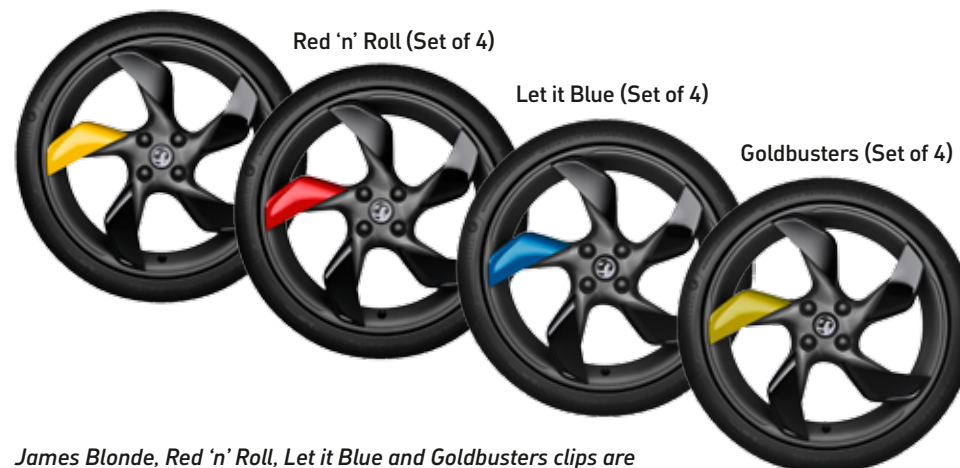

ADAM FEATURES/OPTIONS

TURBINE 18-INCH

Silver Turbine alloy wheels (225/35 R 18 tyres)

	JAM	GLAM	SLAM	S	Price (£) exc. VAT	Total (£) inc. VAT
	○	○	○		750.00	900.00
					666.67	800.00

TWISTER 18-INCH

Technical Grey Twister alloy wheels with I'll be Black clips (225/35 R 18 tyres)

	JAM	GLAM	SLAM	S	Price (£) exc. VAT	Total (£) inc. VAT
	○	○	○		750.00	900.00
					666.67	800.00

Technical Grey Twister alloy wheels with White my Fire clips (225/35 R 18 tyres)

	JAM	GLAM	SLAM	S	Price (£) exc. VAT	Total (£) inc. VAT
	○	○	○		750.00	900.00
					666.67	800.00

Manoogian Twister alloy wheels with I'll be Black clips (225/35 R 18 tyres)

	JAM	GLAM	SLAM	S	Price (£) exc. VAT	Total (£) inc. VAT
	○	○	○		750.00	900.00
					666.67	800.00

Manoogian Twister alloy wheels with White my Fire clips (225/35 R 18 tyres)

	JAM	GLAM	SLAM	S	Price (£) exc. VAT	Total (£) inc. VAT
	○	○	○		750.00	900.00
					666.67	800.00

PROPELLOR 18-INCH

Technical Grey Propellor diamond-cut alloy wheels (225/35 R 18 tyres)

	JAM	GLAM	SLAM	S	Price (£) exc. VAT	Total (£) inc. VAT
				●		

● = Standard equipment. ○ = Optional at extra cost.

TYRE RATING

Tyre size	Fuel efficiency group	Wet grip performance	External noise	
			Measured (dB)	Group
195/55 R 16	B-C	B	71	
215/45 R 17	C	B	71	
225/35 R 18	C	B	77	

Tyre rating according to EU Regulation 1222/2009

James Blonde (Set of 4)

James Blonde, Red 'n' Roll, Let it Blue and Goldbusters clips are optional at no extra cost with any of the Twister alloy wheel designs.