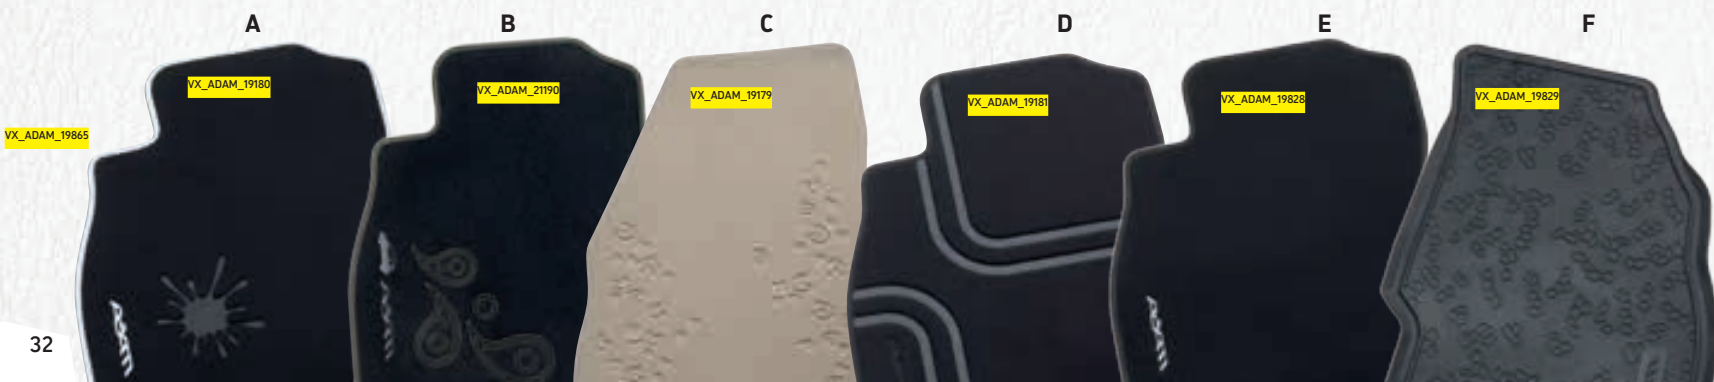

A

VX_ADAM_19180

B

VX_ADAM_21190

C

VX_ADAM_19179

D

VX_ADAM_19181

E

VX_ADAM_19828

F

VX_ADAM_19829

VX_ADAM_19865