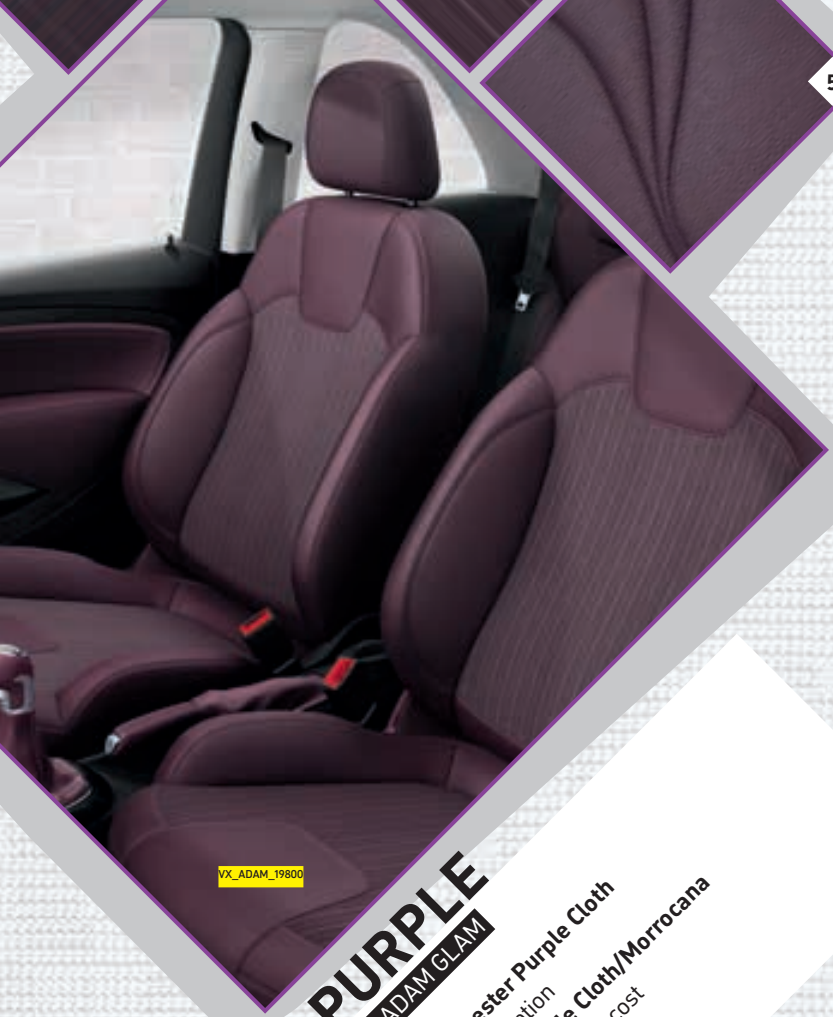

VX_ADAM_19800

PURPLE FOR ADAM GLAM

3. Manchester Purple Cloth
  No-cost option
4. Bristol Purple Cloth/Morrocana
  Optional at extra cost
5. Purple Leather
  Optional at extra cost