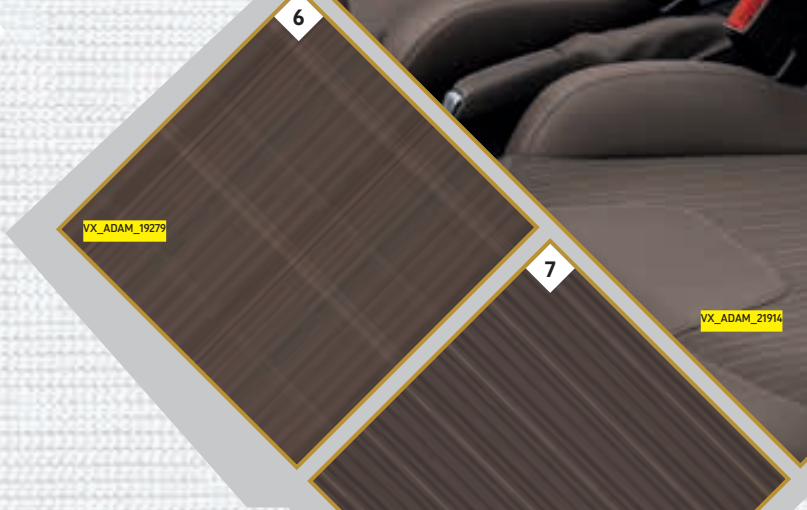

6

VX_ADAM_19279

VX_ADAM_21914