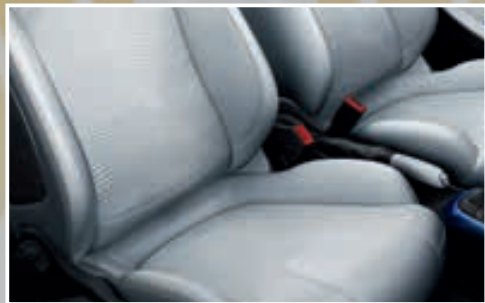

VX_ADAM_19797

Put frost back in its box with the ADAM Winter Pack. It heats the front seats or steering wheel or door mirrors – or all three. You control the whole system with simple switches on the dash.

LOCAL WARMING.