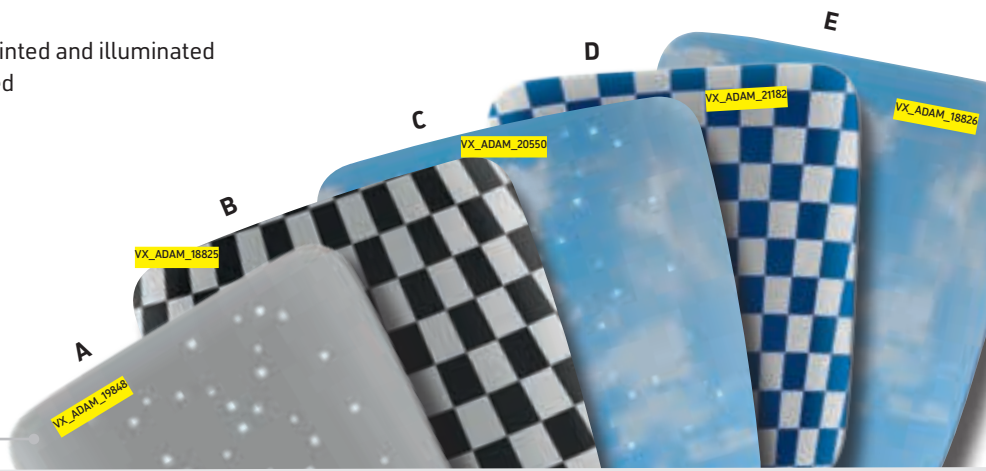

A DIFFERENT KIND OF DIFFERENT.

Ever driven a car where the night sky was on the inside of the roof? Or a chess board? Or cotton-wool clouds floating in a blue summer sky? Now's your chance! Believe it or not, ADAM lets you pick the décor over your head with what we call a printed or illuminated headliner.* You can redesign the dashboard too, with a choice of 21 different colours and textures for the fascia panel décor inserts, some of which extend to the centre console and door panel inserts too. Just ask your retailer or log on to the ADAM configurator at www.vauxhall-adam.co.uk for details of all the standard and optional* combinations on offer.

HEADLINERS

- A Stars – illuminated
- B Go – printed
- C Sky & Stars – printed and illuminated
- D Go Blue – printed
- E Sky – printed

*Optional at extra cost.
†Centre console in Japan Black.

LIGHT PACK

The Interior Light Pack* lets you experiment with the ambient lighting in your car. You can switch between eight different colours and, of course, when the colour of the cabin lighting changes so does the effect it has on the trim. For a better idea of how it works, make a date with your local Vauxhall retailer and see how customised car design has come of age with options where you didn't even know options could be.

12

13

14

15

16

17

18

19

21