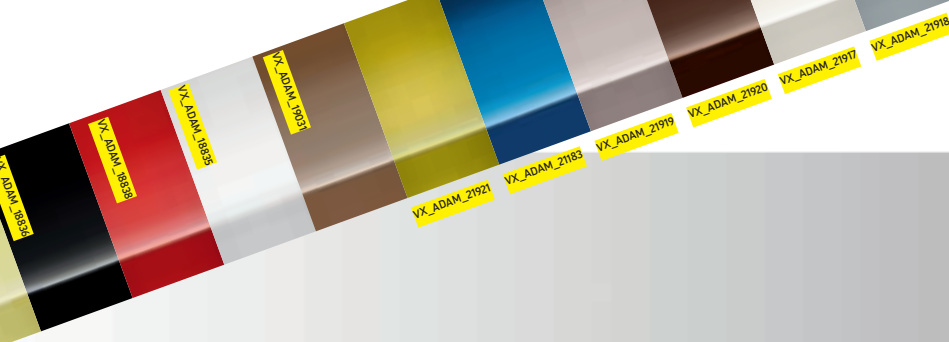

The Two-Tone Black or White Packs* are personalisation for purists. On almost every colour of ADAM JAM or GLAM, you can re-style it with a pack that transforms the roof, door mirrors and alloy wheels in striking white – or black. Inside, the instrument panel, centre console and door inlays get the same radical treatment, and the rear glass is dark-tinted. Or if you'd prefer something less of a transformation then why not opt for one of our new Little Twist Black or White Packs* which feature just the door mirrors and front grille bar in either white or black?

1. **1. ADAM JAM Black Pack – 16-inch Horns alloy wheel – I'll be Black.**
2. **2. ADAM GLAM Black Pack – 17-inch Roulette diamond-cut alloy wheel – High-gloss black.**
3. **3. ADAM JAM White Pack – 16-inch Boomerang diamond-cut alloy wheel – White my Fire.**
4. **4. ADAM GLAM White Pack – 17-inch Roulette diamond-cut alloy wheel – Technical Grey with White my Fire face.**

*Optional at extra cost.
Log on to www.vauxhalladam.co.uk for full ADAM Black and White Pack colour availability.

I'll be Black two-coat metallic paint and White my Fire front grille bar are additional options at extra cost.