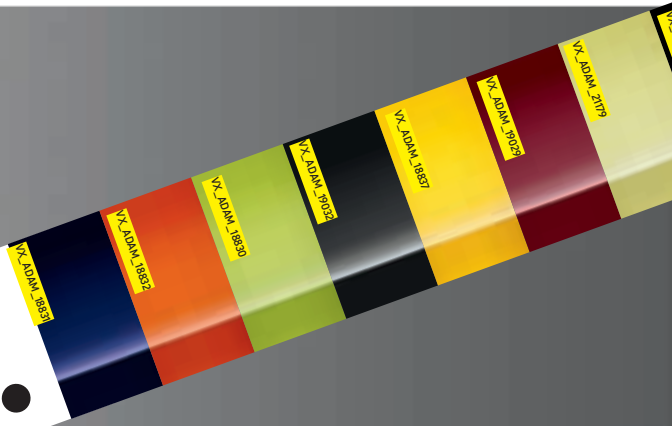

Log on to www.vauxhalladam.co.uk to use the configurator for full colour availability.

*Optional at extra cost.

1

VX_ADAM_PZO_13P_19929

2

VX_ADAM_PGQ_77P_19930

BLACK OR WHITE.

Saturday White Fever brilliant paint and I'll be Black front grille bar are additional options at extra cost.