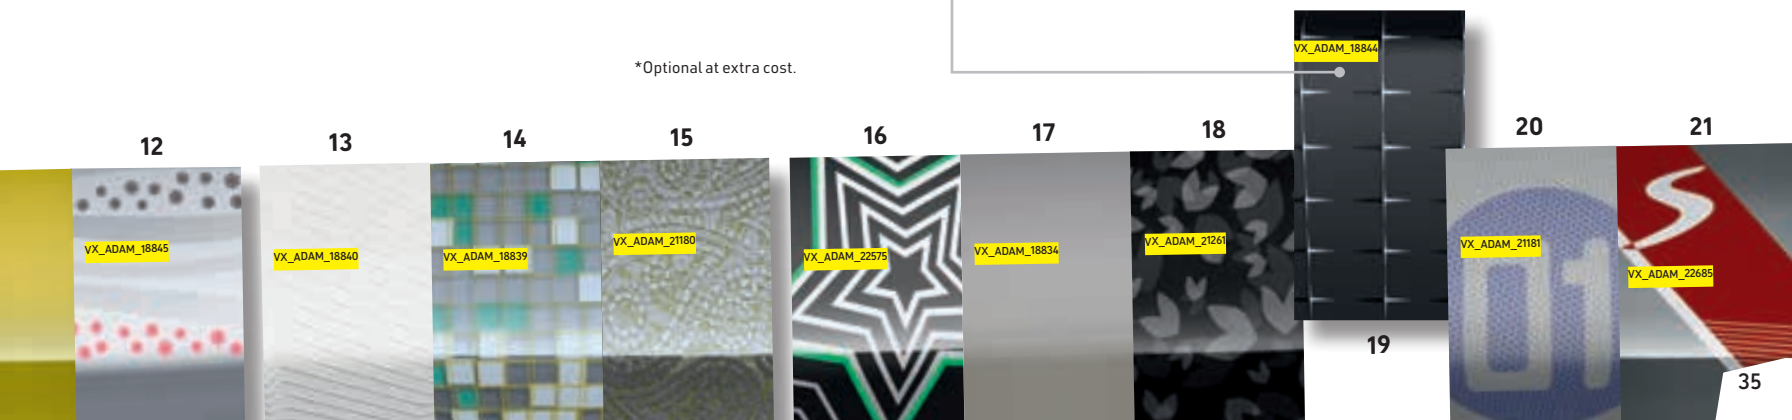

*Optional at extra cost.

STYLISTS WANTED.

21 dashboard colours and 23 seat trims sound like a lot but a little ADAM magic actually gives you six times that number. How? By adding Interior Leather Packs* that change the colour of the steering wheel, handbrake and gear knob. You can also opt for floor mats to match or a range of rear-view mirror covers in graphic or coloured styles*.