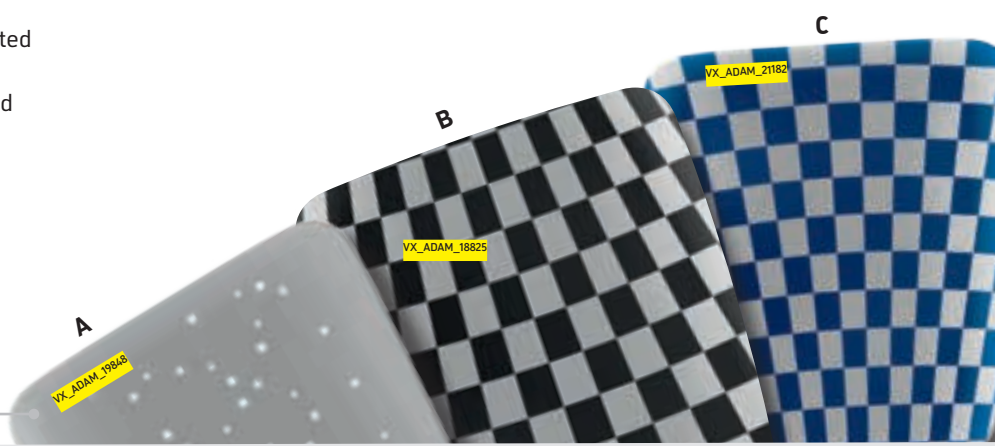

HEADLINERS

- A. Stars – illuminated
- B. Go – printed
- C. Go Blue – printed