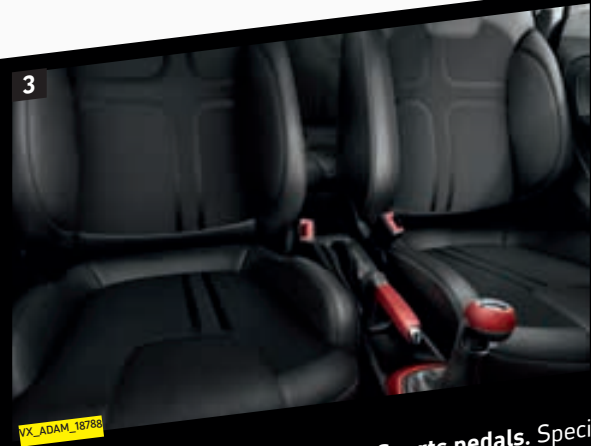

VX_ADAM_18698

VX_ADAM_18788