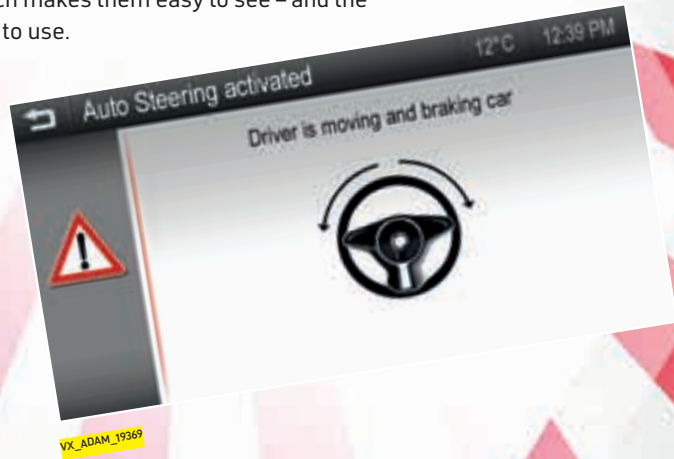

VX_ADAM_19834

VX_ADAM_19393

WE'RE ON YOUR SIDE.

Advanced park assist comes with another clever safety option – Side blind spot detection. It's basically an intelligent door mirror that flashes a clear warning should another car potentially be in a blind spot. Side blind spot detection works up to 87mph (where permitted).

Put frost back in its box with the ADAM Winter Pack. It heats the front seats or steering wheel or door mirrors – or all three. You control the whole system with simple switches on the dash.

LOCAL WARMING.

VX_ADAM_19835

PARK & RIDE.

If you like sitting back while other people do the work, you're going to love the advanced park assist option. First of all, it lets you know when you drive by a suitable parking space. Then it manoeuvres the car into the space at exactly the right angle. You can actually take your hands off the wheel and watch your car steer itself. You do have to work the pedals and gears but the system tells you how far forwards and backwards to go. The graphics appear on a clear and simple display, which makes them easy to see – and the whole system easy to use.

TAKE IT DOWN (OR UP) A NOTCH.

Like to take life easy? Choose ADAM's Easytronic transmission. It's a five-speed manual gearbox with a fully automatic mode. Just tap the gear lever up or down to shift gears, no need for a clutch. Or switch to fully automatic mode and let Easytronic do it all. Easy, easy, easy!