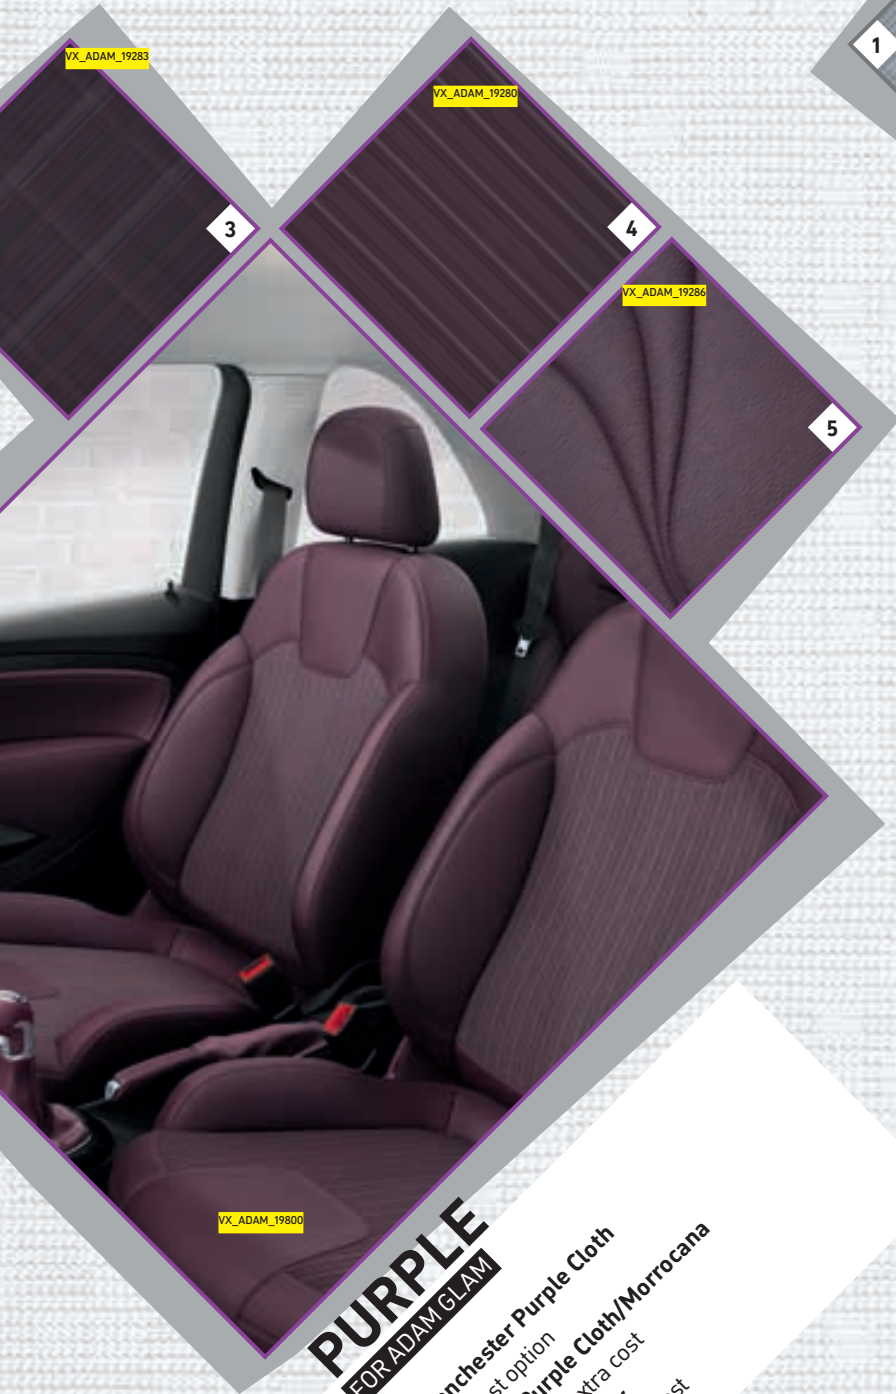

PURPLE FOR ADAM GLAM

3. **Manchester Purple Cloth**
  No-cost option
4. **Bristol Purple Cloth/Morrocana**
  Optional at extra cost
5. **Purple Leather**
  Optional at extra cost