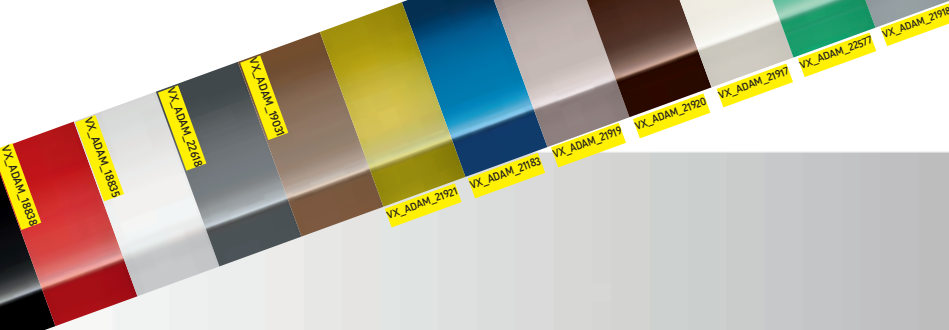

The Two-Tone Black or White Packs* are personalisation for purists. On almost every colour of ADAM JAM or GLAM, you can re-style it with a pack that transforms the roof, door mirrors and alloy wheels in striking white – or black. Both packs also add dark-tinted rear glass and, on the inside of the White Pack, the instrument panel and door inlays switch to white too. Or if you'd prefer something less of a transformation then why not opt for one of our Little Twist Black or White Packs* which feature just the door mirrors and front grille bar in either white or black?

1. **1. ADAM JAM Black Pack – 16-inch Horns alloy wheel – I'll be Black.**
2. **2. ADAM GLAM Black Pack – 17-inch Roulette diamond-cut alloy wheel – High-gloss black.**
3. **3. ADAM JAM White Pack – 16-inch Boomerang diamond-cut alloy wheel – White my Fire.**
4. **4. ADAM GLAM White Pack – 17-inch Roulette diamond-cut alloy wheel – Technical Grey with White my Fire face.**

*Optional at extra cost.
Log on to www.vauxhalladam.co.uk for full ADAM Black and White Pack colour availability.

I'll be Black two-coat metallic paint and White my Fire front grille bar are additional options at extra cost. Deletion of fixed glass roof panel is a reduced-cost option.