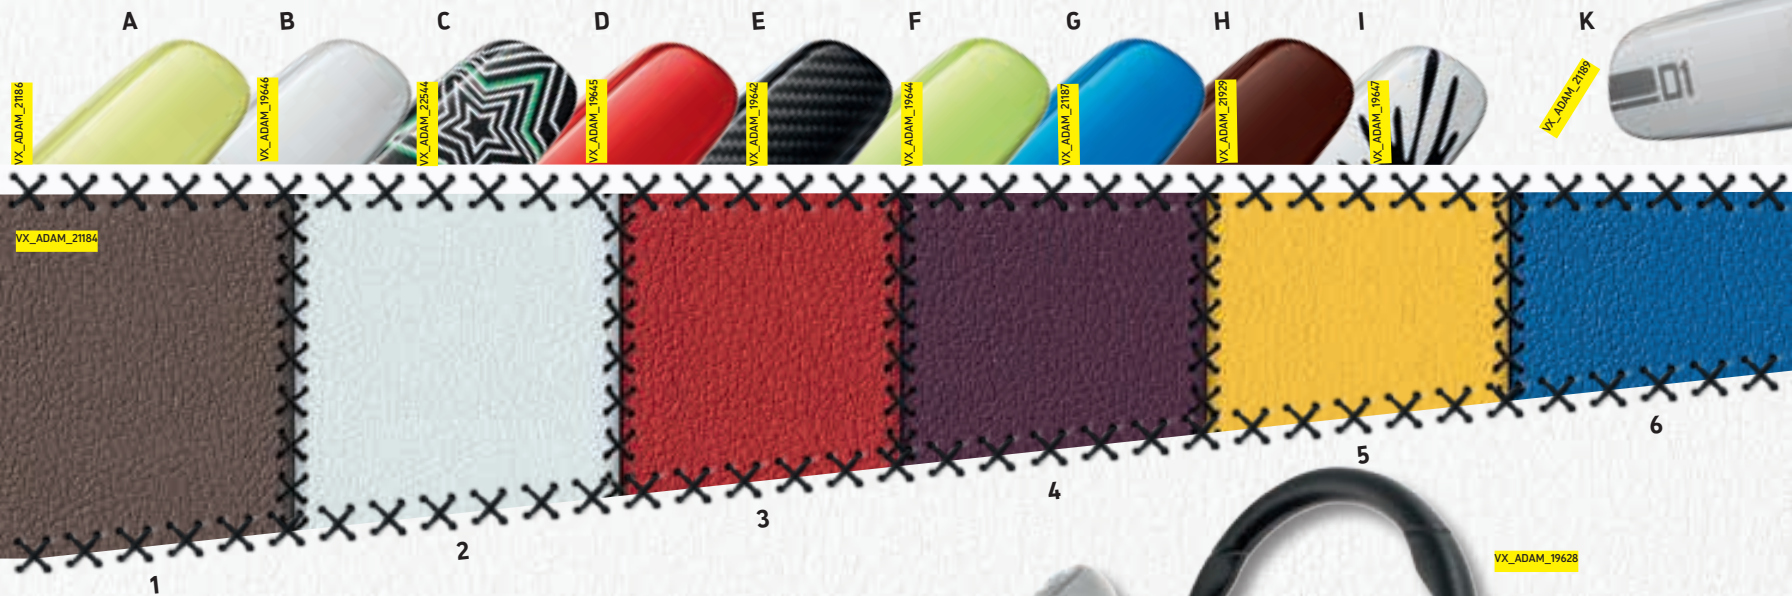

REAR-VIEW MIRROR COVERS

A. Dancing Green
(ADAM JAM, GLAM
and SLAM only)

B. White my Fire

C. Stars and Stripes
(ADAM JAM only)

D. Red 'n' Roll

E. Carbon design

F. Greenspotting
(ADAM JAM, GLAM
and SLAM only)

G. Let it Blue (ADAM JAM,
GLAM and SLAM only)

H. Mr Darkside
(ADAM GLAM only)

I. Splat
(ADAM JAM only)

J. Paisley
(ADAM JAM only)

K. Number 01
(ADAM SLAM only)