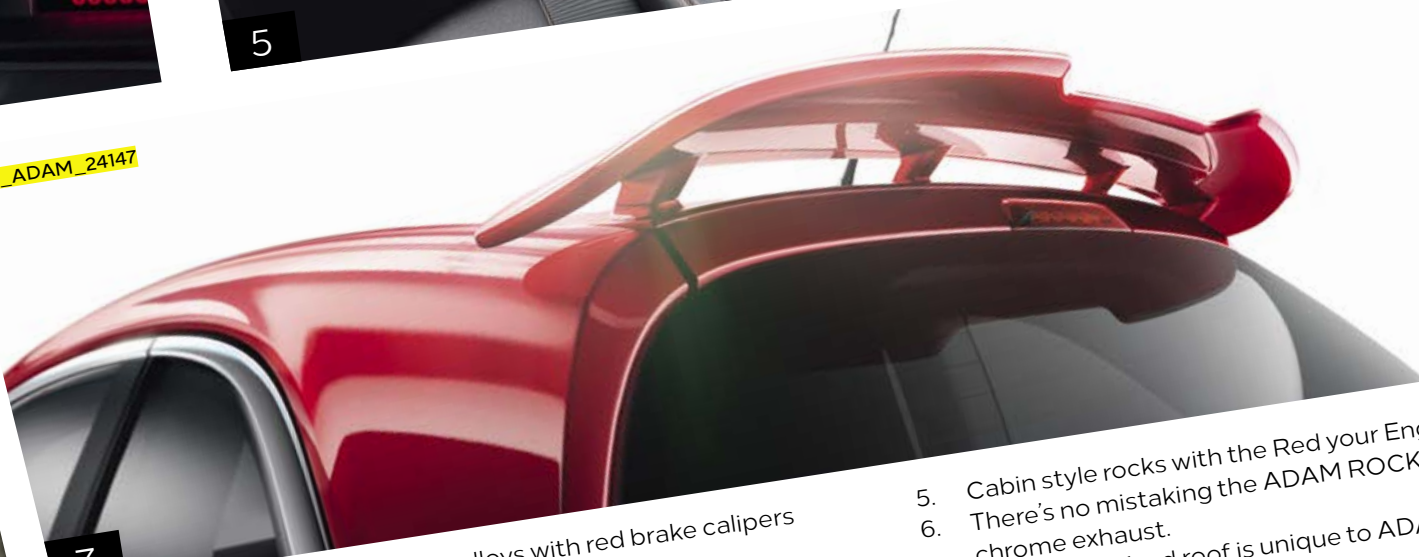

VX\_ADAM\_24146

6

VX\_ADAM\_24147

7

1. Dynamic 18-inch Y-Spoke alloys with red brake calipers are standard.
2. Stylish 18-inch Technical Grey diamond-cut Propellor<sup>1</sup> alloy wheels also with red calipers.
3. Upgrade to the stylish Recaro sports seats in Nappa leather<sup>2</sup>.
4. Adjustable red lighting details highlight your instrument cluster.