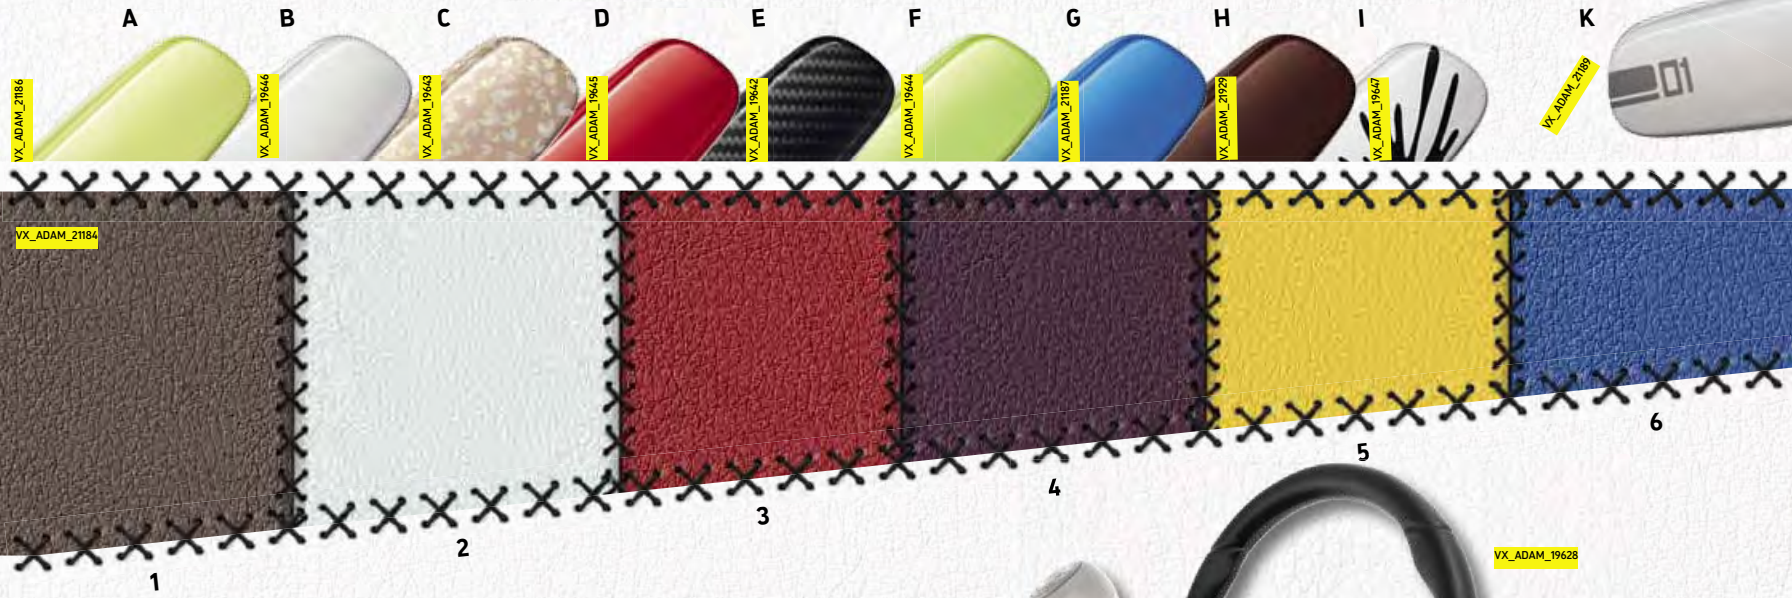

REAR-VIEW MIRROR COVERS

A. Dancing Green
B. White my Fire

C. Fly
(ADAM GLAM only)
D. Red 'n' Roll

E. Carbon design
F. Greenspotting
G. Let it Blue

H. Mr Darkside
(ADAM GLAM only)
I. Splat
(ADAM JAM only)

J. Paisley
(ADAM JAM only)
K. Number 01
(ADAM SLAM only)

INTERIOR LEATHER PACKS