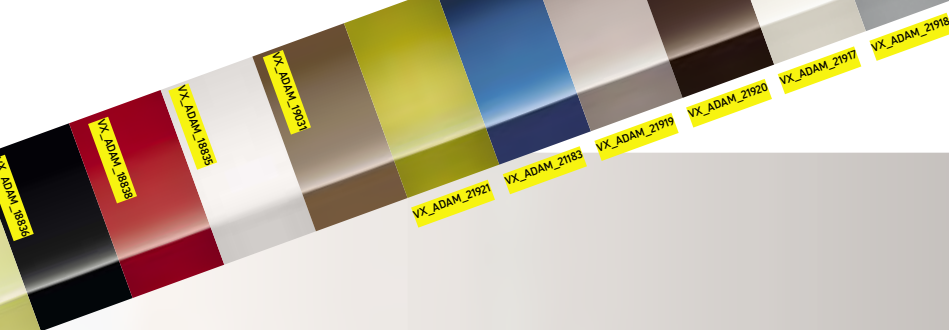

The Two-Tone Black or White Packs* are personalisation for purists. On almost every colour of ADAM JAM or GLAM, you can re-style it with a pack that transforms the roof, door mirrors and alloy wheels in striking white – or black. Inside, the instrument panel, centre console and door inlays get the same radical treatment, and the rear glass is dark-tinted. Or if you'd prefer something less of a transformation then why not opt for one of our new Little Twist Black or White Packs* which feature just the door mirrors and front grille bar in either white or black?

1. **1. ADAM JAM Black Pack – 16-inch Horns alloy wheel – I'll be Black.**
2. **2. ADAM GLAM Black Pack – 17-inch Roulette diamond-cut alloy wheel – High-gloss black.**
3. **3. ADAM JAM White Pack – 16-inch Boomerang diamond-cut alloy wheel – White my Fire.**
4. **4. ADAM GLAM White Pack – 17-inch Roulette diamond-cut alloy wheel – Technical Grey with White my Fire face.**

*Optional at extra cost.
Log on to www.vauxhalladam.co.uk for full ADAM Black and White Pack colour availability.

I'll be Black two-coat metallic paint and White my Fire front grille bar are additional options at extra cost.