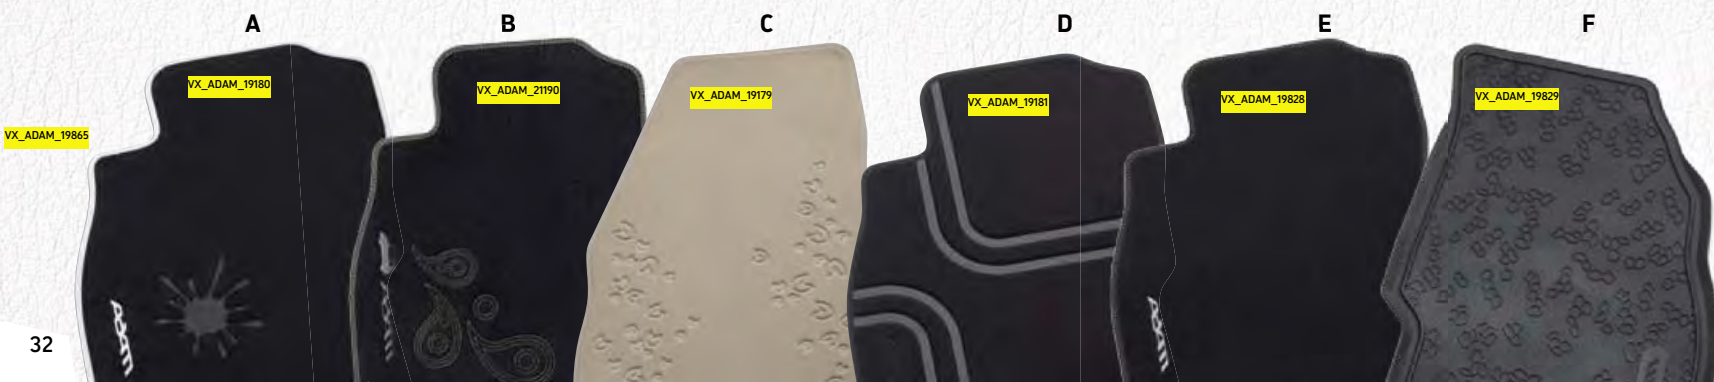

A

B

C

D

E

F

VX_ADAM_19180

VX_ADAM_21190

VX_ADAM_19179

VX_ADAM_19181

VX_ADAM_19828

VX_ADAM_19829

VX_ADAM_19865