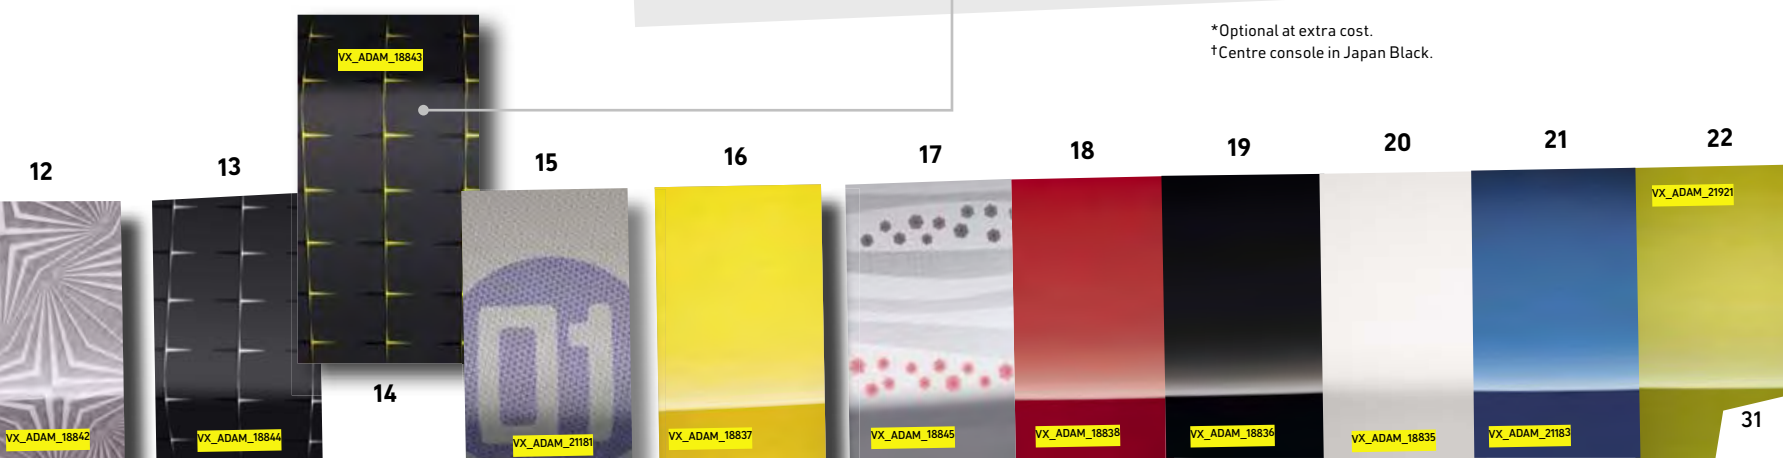

*Optional at extra cost.
†Centre console in Japan Black.

STYLISTS WANTED.

22 dashboard colours and 18 seat trims sound like a lot but a little ADAM magic actually gives you six times that number. How? By adding Interior Leather Packs* that change the colour of the steering wheel, handbrake and gear knob. You can also opt for floor mats to match or a range of rear-view mirror covers in graphic or coloured styles*.