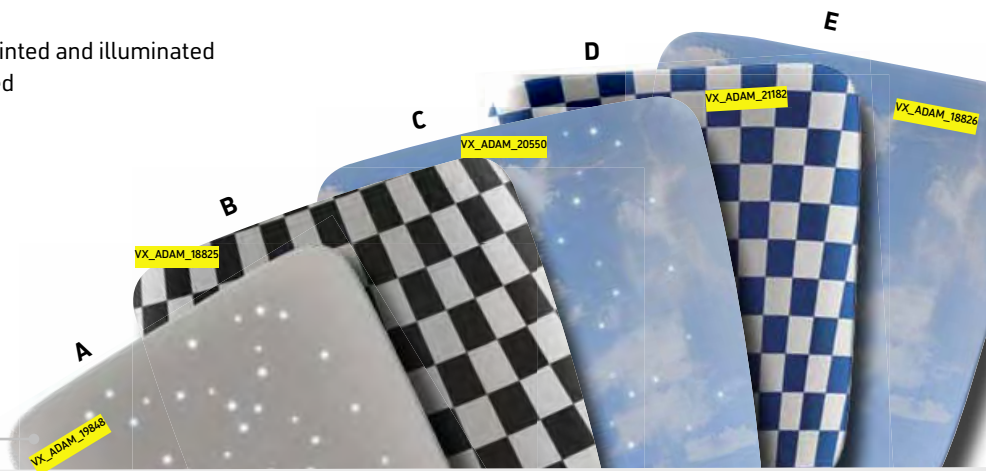

A DIFFERENT KIND OF DIFFERENT.

Ever driven a car where the night sky was on the inside of the roof? Or a chess board? Or cotton-wool clouds floating in a blue summer sky? Now's your chance! Believe it or not, ADAM lets you pick the décor over your head with what we call a printed or illuminated headliner.* You can redesign the dashboard too, with a choice of 22 different colours and textures for the fascia panel décor inserts, some of which extend to the centre console and door panel inserts too. Just ask your retailer or log on to the ADAM configurator at www.vauxhall-adam.co.uk for details of all the standard and optional* combinations on offer.

HEADLINERS

- A Stars – illuminated
- B Go – printed
- C Sky & Stars – printed and illuminated
- D Go Blue – printed
- E Sky – printed