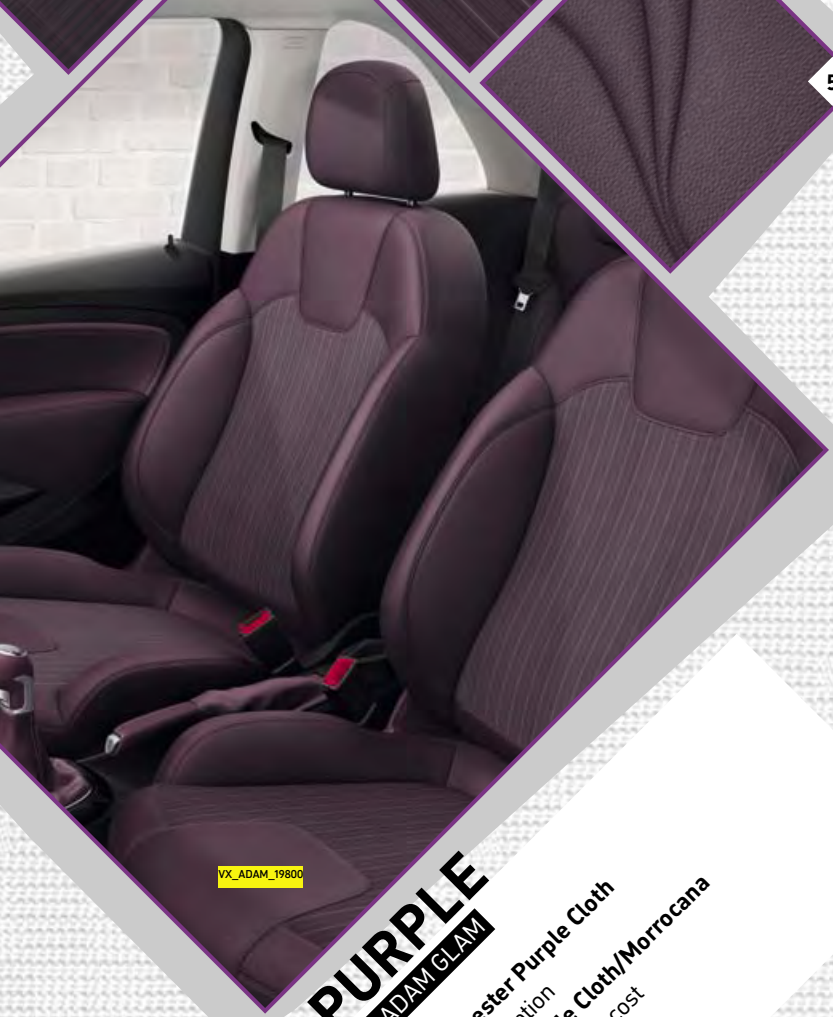

VX_ADAM_19800

PURPLE FOR ADAM GLAM

3. Manchester Purple Cloth
  No-cost option
4. Bristol Purple Cloth/Morrocana
  Optional at extra cost
5. Purple Leather
  Optional at extra cost