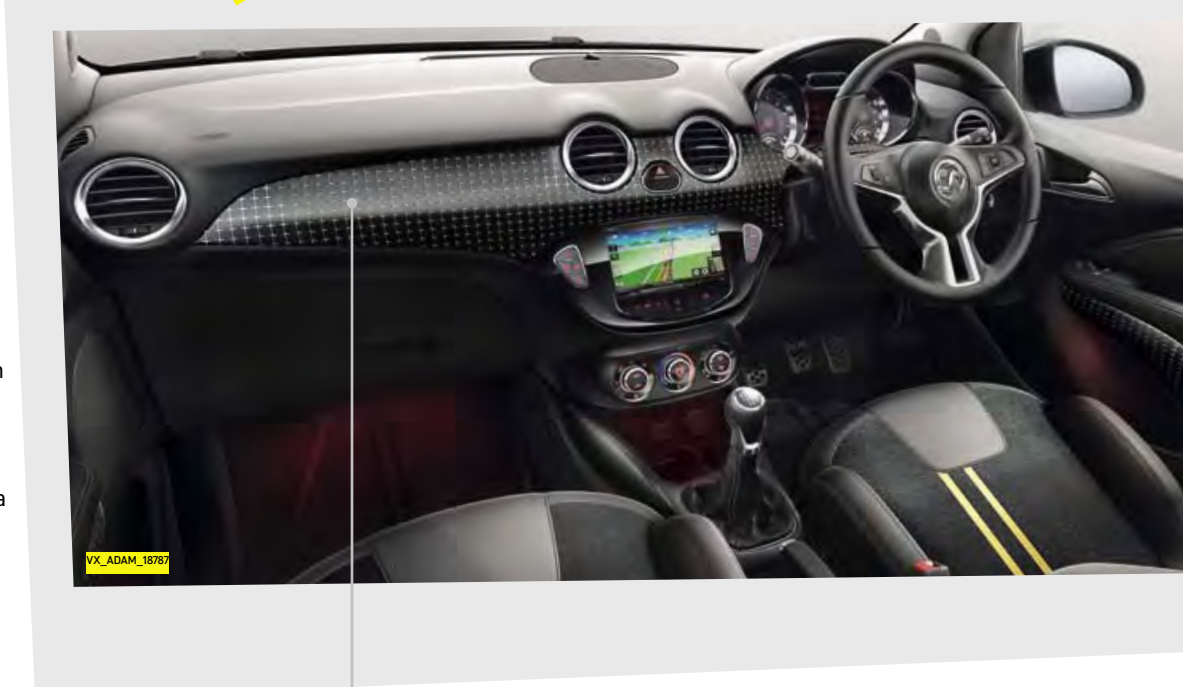

A DIFFERENT KIND OF DIFFERENT.

Ever driven a car where the night sky was on the inside of the roof? Or a chess board? Or cotton-wool clouds floating in a blue summer sky? Now's your chance! Believe it or not, ADAM lets you pick the décor over your head with what we call a printed or illuminated headliner.* You can redesign the dashboard too, with a choice of 22 different colours and textures for the fascia panel décor inserts, some of which extend to the centre console and door panel inserts too. Just ask your retailer or log on to the ADAM configurator at www.vauxhall-adam.co.uk for details of all the standard and optional* combinations on offer.

HEADLINERS

- A Stars – illuminated
- B Go – printed
- C Sky & Stars – printed and illuminated
- D Go Blue – printed
- E Sky – printed