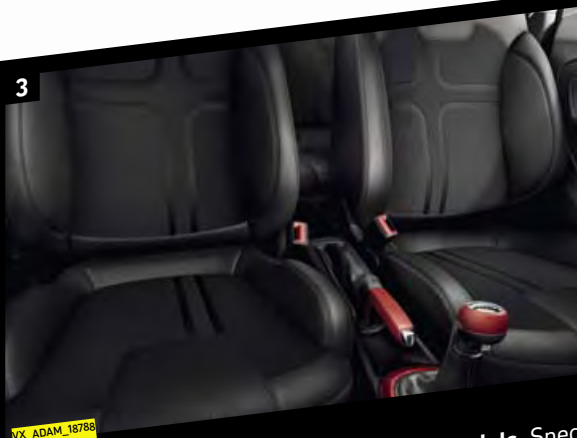

VX_ADAM_18698

VX_ADAM_18788