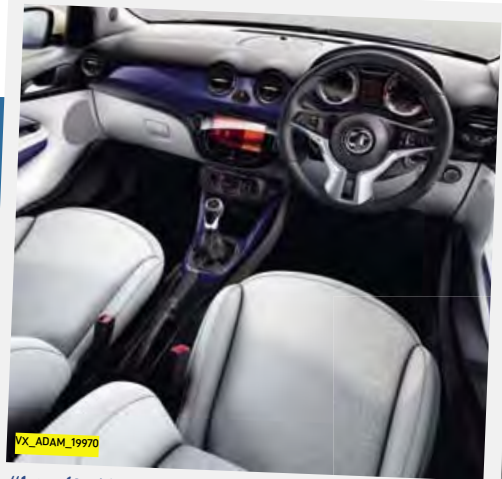

VX_ADAM_19970

"My ADAM is well connected. This one has Bluetooth®, Sat Nav and USB to name but a few."

This car's big personality and funky shape come factory-fitted. And all this comes as standard too:

- Air conditioning
- CD player with USB facility and aux-in socket
- Digital radio
- Bluetooth® connectivity
- Steering wheel mounted audio controls
- Cruise control and trip computer

Add our choice of cool and collected options* and it's really time to party:

- Pump up the Blue pearlescent paint
- White my Fire Roof Colour Pack
- 16-inch Technical Grey Boomerang diamond-cut alloy wheels
- Go printed headliner
- IntelliLink infotainment system
- Urban Pack