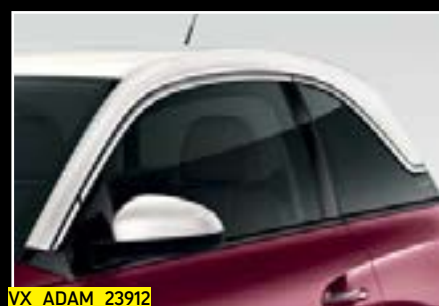

VX_ADAM_23912

ADAM GLAM STYLE PACK

Pump up your GLAM. Take your style to town by upgrading with the ADAM GLAM Style Pack* featuring:

- White my Fire or Black Jack roof and door mirrors

- Dark-tinted rear glass
- 17-inch Technical Grey Roulette alloy wheels