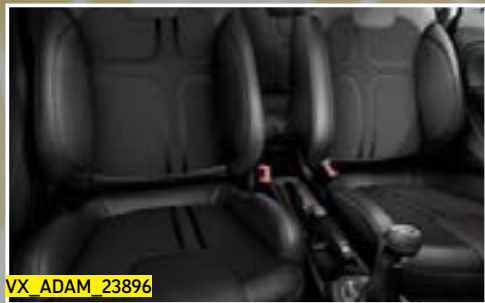

VX_ADAM_23896

Put frost back in its box with the ADAM Winter Pack. It heats the front seats or steering wheel or door mirrors – or all three. You control the whole system with simple switches on the dash.

LOCAL WARMING.

SAFE & SOUND.

You're in safe hands with ADAM. Every version comes with ABS, Electronic Stability Programme-plus (ESP-plus) and six airbags as standard. And there's the option of an alarm system should your car attract the wrong kind of attention.

SAFETY FIRST.

If you ever need to park a little faster in those tight spaces, then the optional parking distance sensors can help. Just engage reverse and the bleep will automatically tell you when you get too close to something behind you.